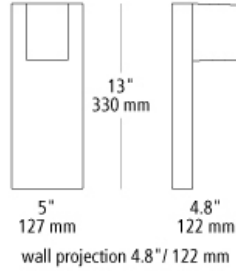

quadrate outdoor

DESCRIPTION

The Quadrate modern outdoor wall sconce light by LBL Lighting generates an uplight to nicely graze architectural wall surfaces. The downlight accents the extended backplate, while the clean, modern LED lighting design is elegantly simple yet very impactful. Cleverly hidden hardware ensures a clean look. The dimmable Quadrate outdoor lighting fixture is also wet-rated to withstand rain and snow. Finish choices are either Graphite or Bronze. The Quadrate outdoor light is perfect for both residential lighting and commercial lighting use, such as flanking a front or back door to welcome visitors to a home or to a hotel lobby. Quadrate's™ dimensions are 13" high and 5" wide with a 4.8" extension. LED includes (2) 7.9 watt 383 total delivered lumens Warm Color Dimming 90 CRI 3000K-2200K LED module. 120v.

WEIGHT

3.10-3.11lb / 1.41-1.41kg ±

bronze

graphite

ORDERING INFORMATION

model	finish	lamp	wet location
OD1015	BZ bronze GRP graphite	LEDWD (2) LED Modules 7.9w 90CRI 3000K-2200K Warm Color Dimming 120v	W wet location