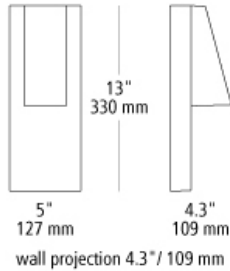

peak outdoor

DESCRIPTION

With a minimalist modern approach in mind, the Neutrino compact outdoor sconce light directs the LED light down, minimizing wasted light and glare. Clean lines and a sloped roofline accentuate but don't detract from architectural surroundings. The dimmable Neutrino is available in two finishes, either Graphite or Bronze. Its dimensions are 6" high, 4.5" wide with a 4" extension, making it ADA compliant. Neutrino would look fantastic as the front door light and back of a home as a porch light as well as an entryway light to a hotel, restaurant or bar. The Neutrino is small enough to be used as indoor hallway lights or media room lights. Wet-rated. Includes (1) 13.2 watt 295 delivered lumens Warm Color Dimming 90 CRI 3000K-2200K LED module. 120v

WEIGHT

3-3lb / 1.36-1.36kg ±

bronze

graphite

ORDERING INFORMATION

model	finish	lamp	wet location
OD1014	BZ bronze GRP graphite	LEDWD LED Module 13.2w 90CRI 3000K-2200K Warm Color Dimming 120v	W wet location