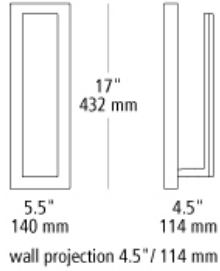

nate 17 outdoor

DESCRIPTION

Inspired by the profile of modern door hardware, the sleek Nate outdoor wall sconce light from LBL Lighting reflects LED light off the wall to create a perfect grazing light effect on architectural surfaces—either indoors or outside. Cleverly hidden hardware ensures a clean look. Wet-rated, the dimmable lighting fixture is available in two finishes, Bronze or Graphite. Nate comes in two lengths for either residential or commercial buildings: The Nate 9 is 9" high with a width of 5.5" and an extension of 4", or the Nate 17, which is 17" high, 5.5" wide with an extension of 4.5". Can be mounted up or down. LED includes (1) 11 watt 136 delivered lumens 3000K LED module. 120v

WEIGHT

4-4lb / 1.81-1.81kg ±

bronze

graphite

ORDERING INFORMATION

model	finish	lamp	wet location
OD1007	BZ bronze GRP graphite	LED930 LED Module 11w 90 CRI 3000K	W wet location

FIXTURE TYPE: _____

JOB NAME: _____