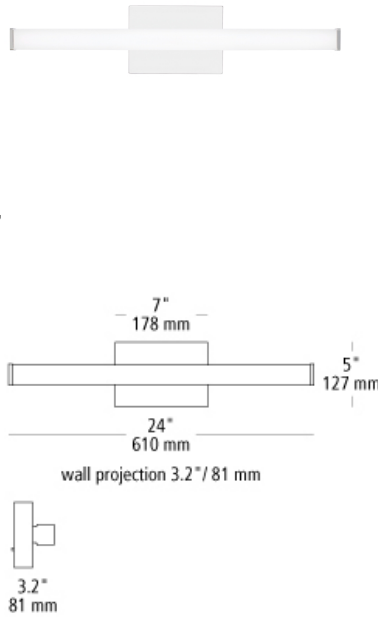

## lufe square 24 bath

### DESCRIPTION

When a sleek, contemporary solution is in order, the Lufe Square rectilinear vanity bath light by LBL Lighting is the answer. Its soft, energy efficient integrated LED light delivers a 2700K or 3000K color temperature at 90 CRI. The lighting fixture's substantial, rectangular backplate cleanly cradles the Frosted Acrylic lens and complements the angular end caps along with cleverly hidden hardware to finish the look. The bath light comes with a choice of either a Polished Chrome or a Satin Nickel finish. Lufe Square is 5" high with a 3.2" extension, making it ADA compliant, and it's available in three lengths: 24", 36" and 48". Damp-rated and dimmable. LED includes 23.3 watt 1676 delivered lumens 90 CRI 2700K or 3000K LED module. Dimmable with a low-voltage electronic dimmer. Mounts vertically or horizontally. ADA compliant. 120v or 277v.

### WEIGHT

2.25-2.25lb / 1.02-1.02kg ±

polished chrome