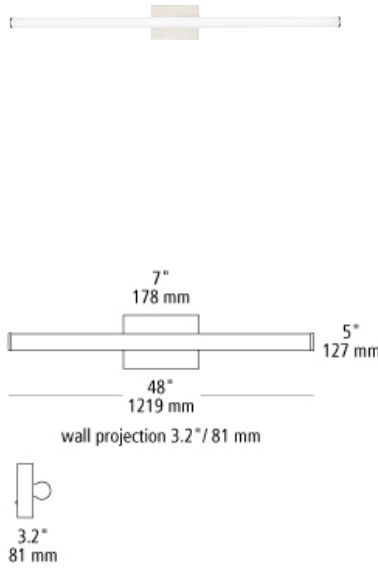

lufe round 48 bath

DESCRIPTION

When a sleek, contemporary solution is in order, the Lufe Round cylindrical linear vanity bath light by LBL Lighting is the answer. Its soft, energy efficient integrated LED light delivers 2700K or 3000K at 90 CRI. The lighting fixture's rounded backplate cleanly cradles the Frosted Acrylic lens and complements the circular end caps along with cleverly hidden hardware to finish the look. The Lufe Round bath light comes in a choice of either a Polished Chrome or a Satin Nickel finish. Lufe Round is 5 1/2" high with a 3.2" extension, making it ADA compliant, and it's available in three lengths: 24", 36" and 48". All are damp-rated and dimmable. LED includes 46.9 watt 3444 delivered lumens 90 CRI 2700K or 3000K LED module. Dimmable with a low-voltage electronic dimmer. Mounts vertically or horizontally. 120v or 277v.

WEIGHT

3.25-3.25lb / 1.47-1.47kg ±

satin nickel

ORDERING INFORMATION

model	color	finish	lamp
BA982	OY frosted acrylic	PC polished chrome	LED927 LED Module 46.9w 90 CRI 2700K 120v
		SC satin nickel	LED927277 LED Module 46.9w 90 CRI 2700K 277v
			LED930 LED Module 46.9w 90 CRI 3000K 120v
			LED930277 LED Module 46.9w 90 CRI 3000K 277v