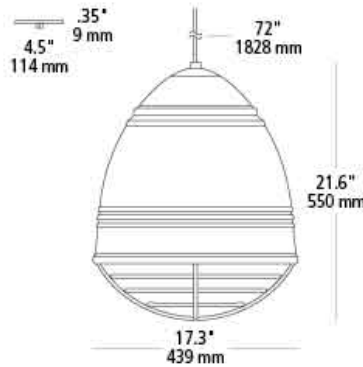

### loft grande pendant

**DESCRIPTION**

A characteristic ribbed metal shade and metallic cage combine in this stylized and elevated interpretation of industrial high bay lighting to create an amazing large-scale statement pendant light. Rubberized paint on the spun-metal shade provides a smooth, matte finish while a choice of metallic plated cage adds a custom look with the Loft Grande pendant light from LBL Lighting. Includes 6' of field-cutttable cloth cord. Brushed Aluminum includes black/white cloth cord; Rubberized Black includes black cloth cord; Rubberized White includes white cloth cord. Incandescent includes (3) E26 medium base 53 watt A19 lamps; LED includes (3) E26 base 11 watt 80 CRI 2700K LED A19 lamps. Incandescent version dimmable with a standard incandescent dimmer. LED version dimmable with an LED compatible dimmer. Consult lamp manufacturer for more information. 120v.

**WEIGHT**

6lb / 2.72kg ±

**COLOR OPTIONS**

brushed aluminum w/ white interior    rubberized black w/ white interior    rubberized white w/ white interior

**ORDERING INFORMATION**

| model | color                                 | cage color         | lamp  |
|-------|---------------------------------------|--------------------|---|
| LP875 | AL brushed aluminum w/ white interior | BL black           | 2D E26 A19 3x53w 120v<br>LED827 E26 LED A19 3x11w 80 CRI 2700K 120v |
|       | BL rubberized black w/ white interior | CP copper          |   |
|       | WH rubberized white w/ white interior | PN polished nickel |   |
|       |                                       | WH white           |   |