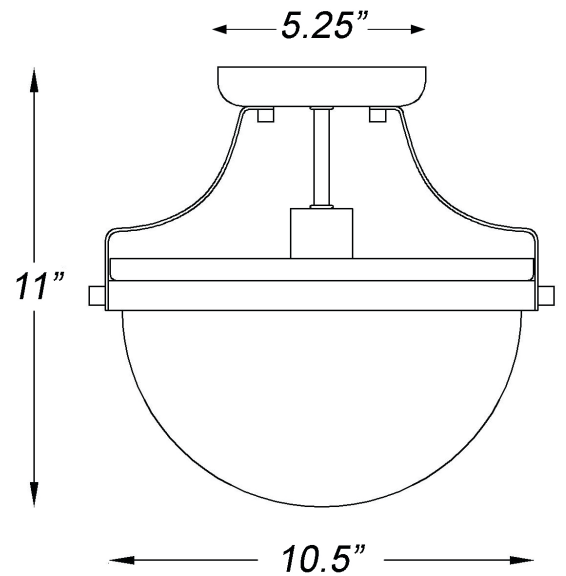

IN60099ATB

QUINN 1-LIGHT FLUSH MOUNT

Description:	Quinn 1-light flush mount
Finish:	Antique brass
Dimensions:	10.5" dia. x 11" H
Bulbs:	1-100w Med.
Certification:	UL / damp location
Material:	Steel

Shade:	Glass
Glass:	Clear wavy
Canopy Dimensions:	5.25" dia.
Chain/Wire:	NA
Additional Finishes:	Polished nickel. oil-rubbed bronze, matte black