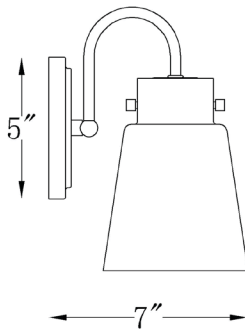

IN40093ATB

BRISTOW 4-LIGHT WALL SCONCE

Side View

Front View

Description:	Bristow 4-light wall sconce
Finish:	Antique brass
Dimensions:	28.5" W x 9.25" H x 7" ext. Height on center: 4.25"
Bulbs:	4-100w Med.
Certification:	UL / damp location

Material:	Steel
Shade:	Glass
Glass:	Clear
Back Plate Dimensions:	8" x 5" oval
Chain/Wire:	NA
Additional Finishes:	Matte black
Mounting:	Up or down