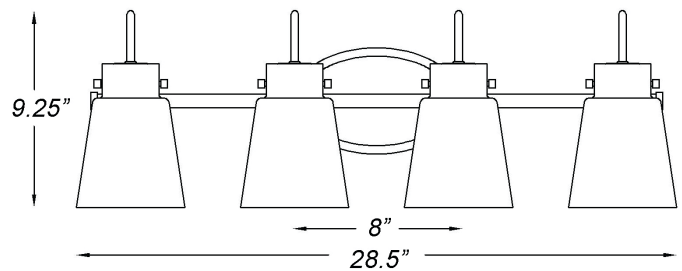

IN40093ATB

BRISTOW 4-LIGHT WALL SCONCE

Side View

Front View

Description:	Bristow 4-light wall sconce
Finish:	Antique brass
Dimensions:	28.5" W x 9.25" H x 7" ext. Height on center: 4.25"
Bulbs:	4-100w Med.
Certification:	UL / damp location

Material:	Steel
Shade:	Glass
Glass:	Clear
Back Plate Dimensions:	8" x 5" oval
Chain/Wire:	NA
Additional Finishes:	Matte black
Mounting:	Up or down