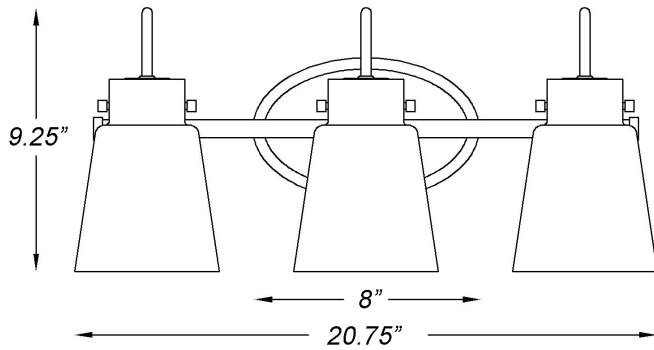

## BRISTOW 3-LIGHT WALL SCONCE

Front View

Side View

<b>Description:</b>	Bristow 3-light wall sconce
<b>Finish:</b>	Matte black w/polished nickel
<b>Dimensions:</b>	20.75" W x 9.25" H x 7" ext. Height on center: 4.25"
<b>Bulbs:</b>	3-100w Med.
<b>Certification:</b>	UL / damp location

<b>Material:</b>	Steel
<b>Shade:</b>	Glass
<b>Glass:</b>	Clear
<b>Back Plate Dimensions:</b>	8" x 5" oval
<b>Chain/Wire:</b>	NA
<b>Additional Finishes:</b>	Antique brass
<b>Mounting:</b>	Up or down