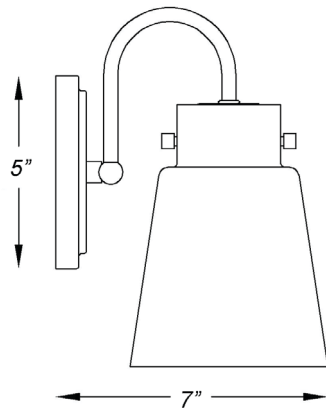

## BRISTOW 3-LIGHT WALL SCONCE

Front View

Side View

<b>Description:</b>	Bristow 3-light wall sconce
<b>Finish:</b>	Matte black w/polished nickel
<b>Dimensions:</b>	20.75" W x 9.25" H x 7" ext. Height on center: 4.25"
<b>Bulbs:</b>	3-100w Med.
<b>Certification:</b>	UL / damp location

<b>Material:</b>	Steel
<b>Shade:</b>	Glass
<b>Glass:</b>	Clear
<b>Back Plate Dimensions:</b>	8" x 5" oval
<b>Chain/Wire:</b>	NA
<b>Additional Finishes:</b>	Antique brass
<b>Mounting:</b>	Up or down