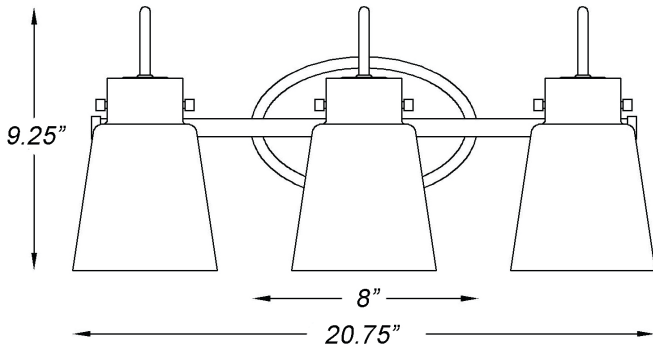

IN40092ATB

BRISTOW 3-LIGHT WALL SCONCE

Front View

Side View

Description:	Bristow 3-light wall sconce
Finish:	Antique brass
Dimensions:	20.75" W x 9.25" H x 7" ext. Height on center: 4.25"
Bulbs:	3-100w Med.
Certification:	UL / damp location

Material:	Steel
Shade:	Glass
Glass:	Clear
Back Plate Dimensions:	8" x 5" oval
Chain/Wire:	NA
Additional Finishes:	Matte black
Mounting:	Up or down