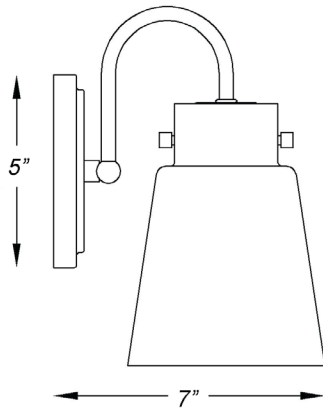

IN40092ATB

BRISTOW 3-LIGHT WALL SCONCE

Front View

Side View

Description:	Bristow 3-light wall sconce
Finish:	Antique brass
Dimensions:	20.75" W x 9.25" H x 7" ext. Height on center: 4.25"
Bulbs:	3-100w Med.
Certification:	UL / damp location

Material:	Steel
Shade:	Glass
Glass:	Clear
Back Plate Dimensions:	8" x 5" oval
Chain/Wire:	NA
Additional Finishes:	Matte black
Mounting:	Up or down