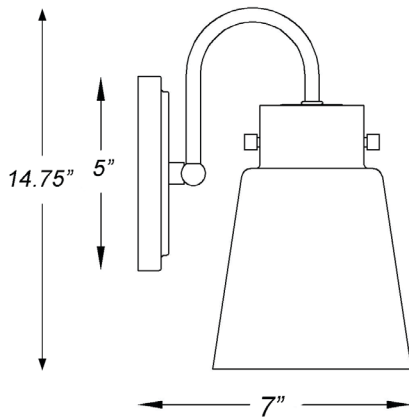

IN40091BK

BRISTOW 2-LIGHT WALL SCONCE

Front View

Side View

Description:	Bristow 2-light wall sconce
Finish:	Matte black w/polished nickel
Dimensions:	14.75" W x 9.25" H x 7" ext. Height on center: 4.25"
Bulbs:	2-100w Med.
Certification:	UL / damp location

Material:	Steel
Shade:	Glass
Glass:	Clear
Back Plate Dimensions:	8" x 5" oval
Chain/Wire:	NA
Additional Finishes:	Antique brass
Mounting:	Up or down