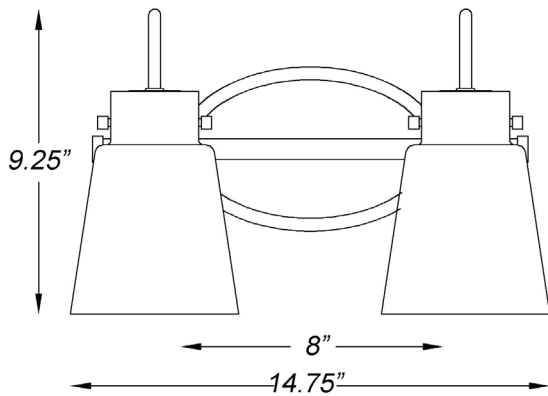

IN40091BK

BRISTOW 2-LIGHT WALL SCONCE

Front View

Side View

Description:	Bristow 2-light wall sconce
Finish:	Matte black w/polished nickel
Dimensions:	14.75" W x 9.25" H x 7" ext. Height on center: 4.25"
Bulbs:	2-100w Med.
Certification:	UL / damp location

Material:	Steel
Shade:	Glass
Glass:	Clear
Back Plate Dimensions:	8" x 5" oval
Chain/Wire:	NA
Additional Finishes:	Antique brass
Mounting:	Up or down