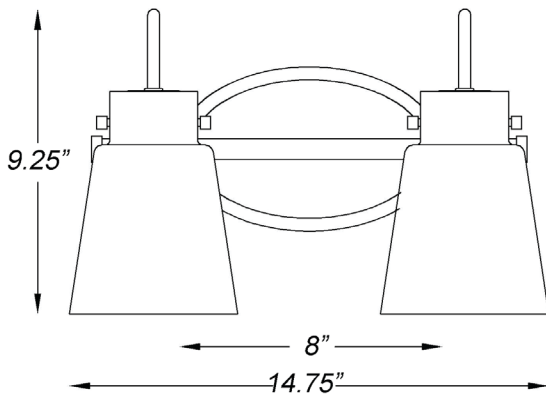

## BRISTOW 2-LIGHT WALL SCONCE

Front View

Side View

<b>Description:</b>	Bristow 2-light wall sconce
<b>Finish:</b>	Antique brass
<b>Dimensions:</b>	14.75" W x 9.25" H x 7" ext. Height on center: 4.25"
<b>Bulbs:</b>	2-100w Med.
<b>Certification:</b>	UL / damp location

<b>Material:</b>	Steel
<b>Shade:</b>	Glass
<b>Glass:</b>	Clear
<b>Back Plate Dimensions:</b>	8" x 5" oval
<b>Chain/Wire:</b>	NA
<b>Additional Finishes:</b>	Matte black
<b>Mounting:</b>	Up or down