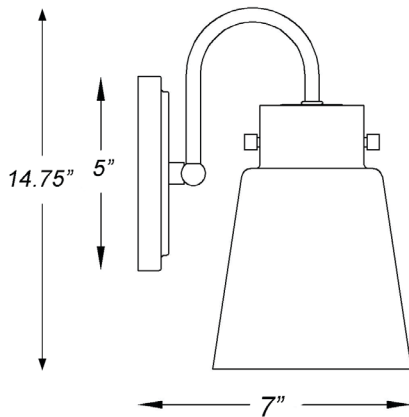

# IN40091ATB

## BRISTOW 2-LIGHT WALL SCONCE

Front View

Side View

<b>Description:</b>	Bristow 2-light wall sconce
<b>Finish:</b>	Antique brass
<b>Dimensions:</b>	14.75" W x 9.25" H x 7" ext. Height on center: 4.25"
<b>Bulbs:</b>	2-100w Med.
<b>Certification:</b>	UL / damp location

<b>Material:</b>	Steel
<b>Shade:</b>	Glass
<b>Glass:</b>	Clear
<b>Back Plate Dimensions:</b>	8" x 5" oval
<b>Chain/Wire:</b>	NA
<b>Additional Finishes:</b>	Matte black
<b>Mounting:</b>	Up or down