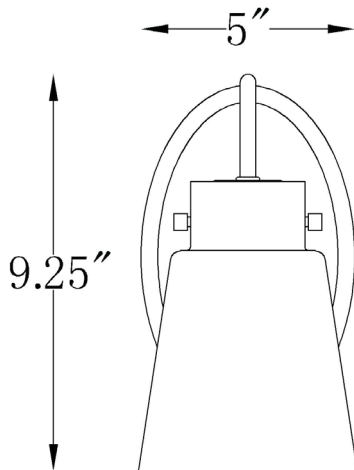

IN40090ATB

BRISTOW 1-LIGHT WALL SCONCE

Front View^w

Side View

Description: Bristow 1-light wall sconce

Finish: Antique brass

Dimensions: 5" W x 9.25" H x 7" ext.
 Height on center: 4.25"

Bulbs: 1-100w Med.

Certification: UL / damp location

Material: Steel

Shade: Glass

Glass: Clear

Back Plate Dimensions: 5" x 8" oval

Chain/Wire: NA

Additional Finishes: Matte black

Mounting: Up or down