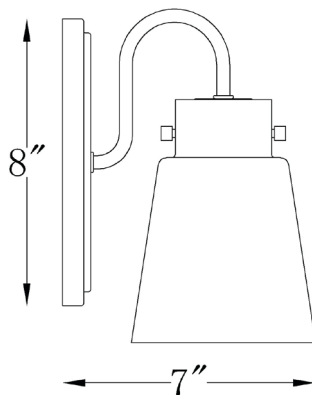

IN40090ATB

BRISTOW 1-LIGHT WALL SCONCE

Front View^w

Side View

Description: Bristow 1-light wall sconce

Finish: Antique brass

Dimensions: 5" W x 9.25" H x 7" ext.
 Height on center: 4.25"

Bulbs: 1-100w Med.

Certification: UL / damp location

Material: Steel

Shade: Glass

Glass: Clear

Back Plate Dimensions: 5" x 8" oval

Chain/Wire: NA

Additional Finishes: Matte black

Mounting: Up or down