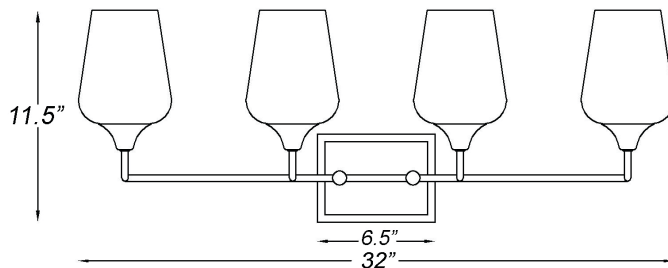

## GLADYS 4-LIGHT WALL SCONCE

Front View

Side View

<b>Description:</b>	Gladys 4-light wall sconce
<b>Finish:</b>	Polished nickel
<b>Dimensions:</b>	32" W x 11.5" H x 6.5" ext. Height on center: 9"
<b>Bulbs:</b>	4-100w Med.
<b>Certification:</b>	UL / damp location

<b>Material:</b>	Steel
<b>Shade:</b>	Glass
<b>Glass:</b>	Clear
<b>Back Plate Dimensions:</b>	6.25" x 4.75"
<b>Chain/Wire:</b>	NA
<b>Additional Finishes:</b>	Matte black
<b>Mounting:</b>	Up or down