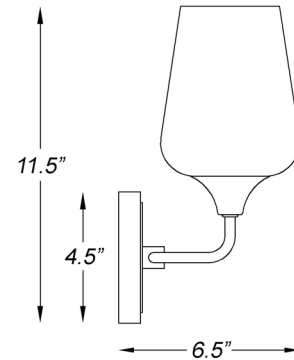

## GLADYS 4-LIGHT WALL SCONCE

Front View

Side View

<b>Description:</b>	Gladys 4-light wall sconce
<b>Finish:</b>	Polished nickel
<b>Dimensions:</b>	32" W x 11.5" H x 6.5" ext. Height on center: 9"
<b>Bulbs:</b>	4-100w Med.
<b>Certification:</b>	UL / damp location

<b>Material:</b>	Steel
<b>Shade:</b>	Glass
<b>Glass:</b>	Clear
<b>Back Plate Dimensions:</b>	6.25" x 4.75"
<b>Chain/Wire:</b>	NA
<b>Additional Finishes:</b>	Matte black
<b>Mounting:</b>	Up or down