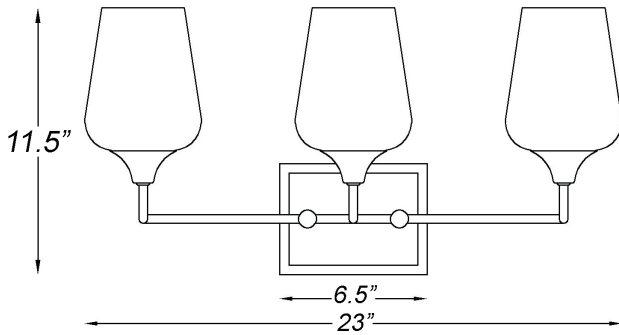

## GLADYS 3-LIGHT WALL SCONCE

Front View

Side View

<b>Description:</b>	Gladys 3-light wall sconce
<b>Finish:</b>	Polished nickel
<b>Dimensions:</b>	23" W x 11.5" H x 6.5" ext. Height on center: 9"
<b>Bulbs:</b>	3-100w Med.
<b>Certification:</b>	UL / damp location

<b>Material:</b>	Steel
<b>Shade:</b>	Glass
<b>Glass:</b>	Clear
<b>Back Plate Dimensions:</b>	6.25" x 4.75"
<b>Chain/Wire:</b>	NA
<b>Additional Finishes:</b>	Matte black
<b>Mounting:</b>	Up or down