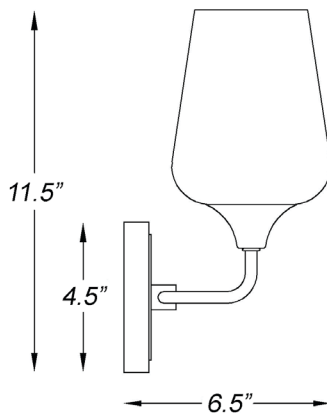

## GLADYS 3-LIGHT WALL SCONCE

Front View

Side View

<b>Description:</b>	Gladys 3-light wall sconce
<b>Finish:</b>	Polished nickel
<b>Dimensions:</b>	23" W x 11.5" H x 6.5" ext. Height on center: 9"
<b>Bulbs:</b>	3-100w Med.
<b>Certification:</b>	UL / damp location

<b>Material:</b>	Steel
<b>Shade:</b>	Glass
<b>Glass:</b>	Clear
<b>Back Plate Dimensions:</b>	6.25" x 4.75"
<b>Chain/Wire:</b>	NA
<b>Additional Finishes:</b>	Matte black
<b>Mounting:</b>	Up or down