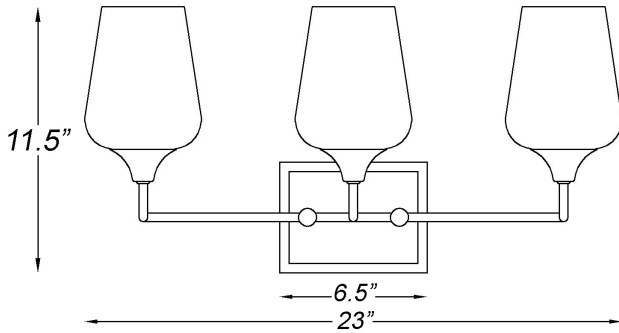

IN40082BK

GLADYS 3-LIGHT WALL SCONCE

Front View

Side View

Description:	Gladys 3-light wall sconce
Finish:	Matte black w/antique brass
Dimensions:	23" W x 11.5" H x 6.5" ext. Height on center: 9"
Bulbs:	3-100w Med.
Certification:	UL / damp location

Material:	Steel
Shade:	Glass
Glass:	Clear
Back Plate Dimensions:	6.25" x 4.75"
Chain/Wire:	NA
Additional Finishes:	Polished nickel
Mounting:	Up or down