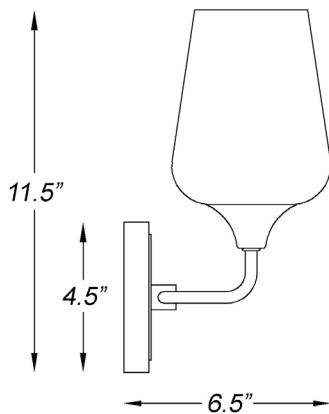

IN40082BK

GLADYS 3-LIGHT WALL SCONCE

Front View

Side View

Description:	Gladys 3-light wall sconce
Finish:	Matte black w/antique brass
Dimensions:	23" W x 11.5" H x 6.5" ext. Height on center: 9"
Bulbs:	3-100w Med.
Certification:	UL / damp location

Material:	Steel
Shade:	Glass
Glass:	Clear
Back Plate Dimensions:	6.25" x 4.75"
Chain/Wire:	NA
Additional Finishes:	Polished nickel
Mounting:	Up or down