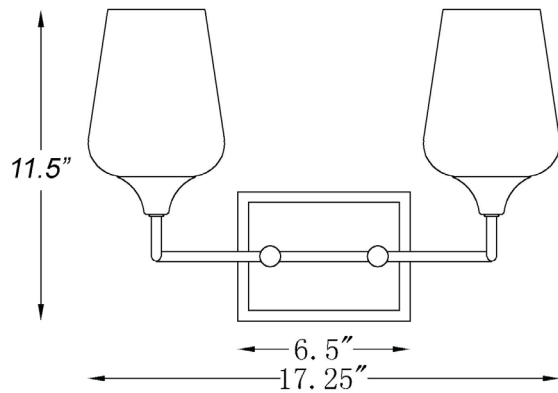

IN40081BK

GLADYS 2-LIGHT WALL SCONCE

Front View

Side View

Description:	Gladys 2-light wall sconce
Finish:	Matte black w/antique brass
Dimensions:	17.25" W x 11.5" H x 6.5" ext. Height on center: 9"
Bulbs:	2-100w Med.
Certification:	UL / damp location

Material:	Steel
Shade:	Glass
Glass:	Clear
Back Plate Dimensions:	6.25" x 4.75"
Chain/Wire:	NA
Additional Finishes:	Polished nickel
Mounting:	Up or down