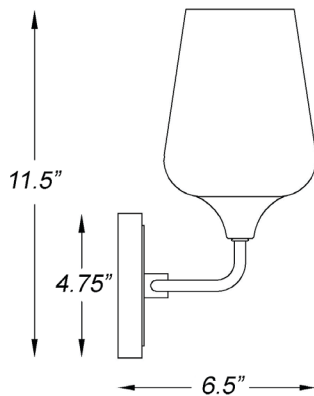

IN40081BK

GLADYS 2-LIGHT WALL SCONCE

Front View

Side View

Description:	Gladys 2-light wall sconce
Finish:	Matte black w/antique brass
Dimensions:	17.25" W x 11.5" H x 6.5" ext. Height on center: 9"
Bulbs:	2-100w Med.
Certification:	UL / damp location

Material:	Steel
Shade:	Glass
Glass:	Clear
Back Plate Dimensions:	6.25" x 4.75"
Chain/Wire:	NA
Additional Finishes:	Polished nickel
Mounting:	Up or down