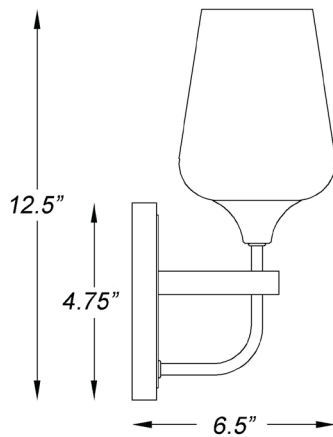

IN40080BK

GLADYS 1-LIGHT WALL SCONCE

Front View

Side View

Description:	Gladys 1-light wall sconce
Finish:	Matte black w/antique brass
Dimensions:	5" W x 12.5" H x 6.5" ext. Height on center: 8.75"
Bulbs:	1-100w Med.
Certification:	UL / damp location

Material:	Steel
Shade:	Glass
Glass:	Clear
Back Plate Dimensions:	4.75" x 6.25"
Chain/Wire:	NA
Additional Finishes:	Polished nickel
Mounting:	Up or down