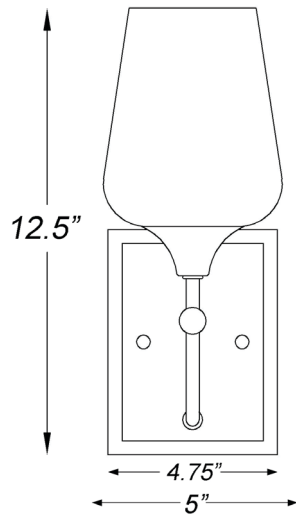

IN40080BK

GLADYS 1-LIGHT WALL SCONCE

Front View

Side View

Description:	Gladys 1-light wall sconce
Finish:	Matte black w/antique brass
Dimensions:	5" W x 12.5" H x 6.5" ext. Height on center: 8.75"
Bulbs:	1-100w Med.
Certification:	UL / damp location

Material:	Steel
Shade:	Glass
Glass:	Clear
Back Plate Dimensions:	4.75" x 6.25"
Chain/Wire:	NA
Additional Finishes:	Polished nickel
Mounting:	Up or down