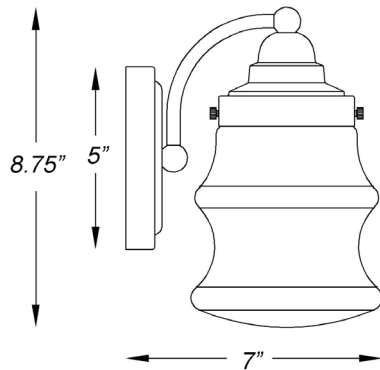

IN40073ATB

KEAL 3-LIGHT WALL SCONCE

Side View

Front View

Description:	Keal 3-light wall sconce
Finish:	Antique brass
Dimensions:	22" W x 8.75" H x 7" ext. Height on center: 4"
Bulbs:	3-100w Med.
Certification:	UL / damp location

Material:	Steel
Shade:	Glass
Glass:	Clear
Back Plate Dimensions:	5" dia.
Chain/Wire:	NA
Additional Finishes:	Polished nickel
Mounting:	Up or down