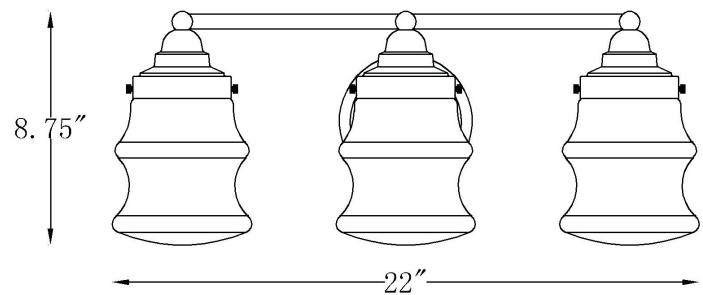

IN40073ATB

KEAL 3-LIGHT WALL SCONCE

Side View

Front View

Description:	Keal 3-light wall sconce
Finish:	Antique brass
Dimensions:	22" W x 8.75" H x 7" ext. Height on center: 4"
Bulbs:	3-100w Med.
Certification:	UL / damp location

Material:	Steel
Shade:	Glass
Glass:	Clear
Back Plate Dimensions:	5" dia.
Chain/Wire:	NA
Additional Finishes:	Polished nickel
Mounting:	Up or down