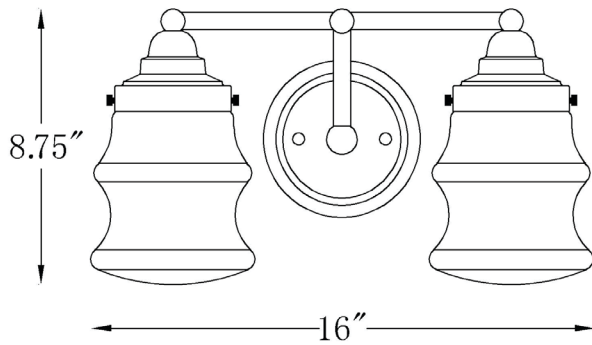

IN40072PN

KEAL 2-LIGHT WALL SCONCE

Front View

Side View

Description:	Keal 2-light wall sconce
Finish:	Polished nickel
Dimensions:	16" W x 8.75" H x 7" ext. Height on center: 4"
Bulbs:	2-100w Med.
Certification:	UL / damp location

Material:	Steel
Shade:	Glass
Glass:	Clear
Back Plate Dimensions:	5" dia.
Chain/Wire:	NA
Additional Finishes:	Antique brass
Mounting:	Up or down