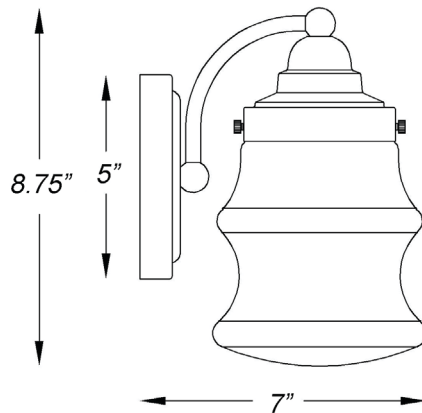

IN40072PN

KEAL 2-LIGHT WALL SCONCE

Front View

Side View

Description:	Keal 2-light wall sconce
Finish:	Polished nickel
Dimensions:	16" W x 8.75" H x 7" ext. Height on center: 4"
Bulbs:	2-100w Med.
Certification:	UL / damp location

Material:	Steel
Shade:	Glass
Glass:	Clear
Back Plate Dimensions:	5" dia.
Chain/Wire:	NA
Additional Finishes:	Antique brass
Mounting:	Up or down