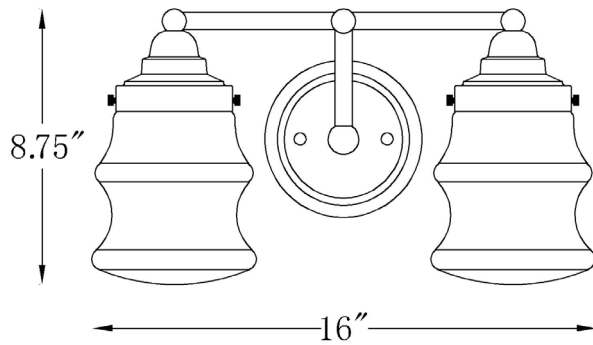

IN40072ATB

KEAL 2-LIGHT WALL SCONCE

Front View

Side View

Description:	Keal 2-light wall sconce
Finish:	Antique brass
Dimensions:	16" W x 8.75" H x 7" ext. Height on center: 4"
Bulbs:	2-100w Med.
Certification:	UL / damp location

Material:	Steel
Shade:	Glass
Glass:	Clear
Back Plate Dimensions:	5" dia.
Chain/Wire:	NA
Additional Finishes:	Polished nickel
Mounting:	Up or down