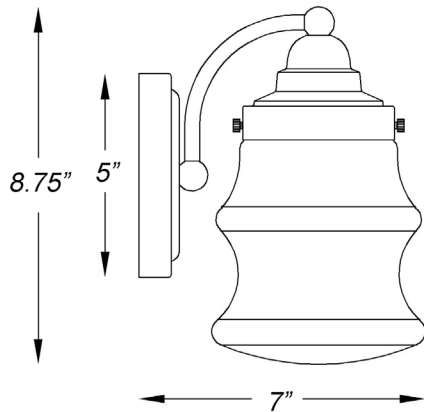

IN40072ATB

KEAL 2-LIGHT WALL SCONCE

Front View

Side View

Description:	Keal 2-light wall sconce
Finish:	Antique brass
Dimensions:	16" W x 8.75" H x 7" ext. Height on center: 4"
Bulbs:	2-100w Med.
Certification:	UL / damp location

Material:	Steel
Shade:	Glass
Glass:	Clear
Back Plate Dimensions:	5" dia.
Chain/Wire:	NA
Additional Finishes:	Polished nickel
Mounting:	Up or down