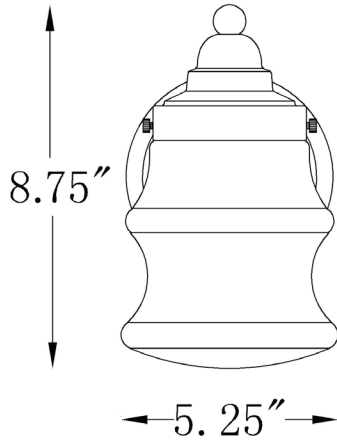

IN40071PN

KEAL 1-LIGHT WALL SCONCE

Front View

Side View

Description:	Keal 1-light wall sconce
Finish:	Polished nickel
Dimensions:	5.25" W x 8.75" H x 7" ext. Height on center: 4"
Bulbs:	1-100w Med.
Certification:	UL / damp location

Material:	Steel
Shade:	Glass
Glass:	Clear
Back Plate Dimensions:	5" dia.
Chain/Wire:	NA
Additional Finishes:	Antique brass
Mounting:	Up or down