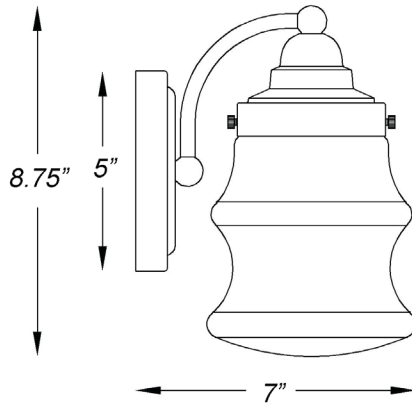

IN40071PN

KEAL 1-LIGHT WALL SCONCE

Front View

Side View

Description:	Keal 1-light wall sconce
Finish:	Polished nickel
Dimensions:	5.25" W x 8.75" H x 7" ext. Height on center: 4"
Bulbs:	1-100w Med.
Certification:	UL / damp location

Material:	Steel
Shade:	Glass
Glass:	Clear
Back Plate Dimensions:	5" dia.
Chain/Wire:	NA
Additional Finishes:	Antique brass
Mounting:	Up or down