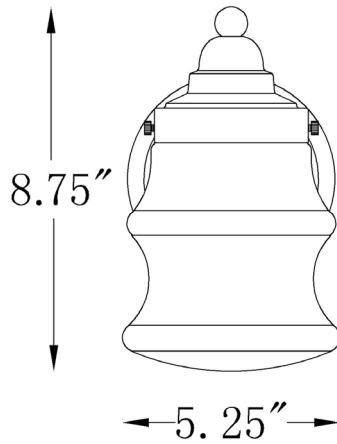

IN40071ATB

KEAL 1-LIGHT WALL SCONCE

Front View

Side View

Description:	Keal 1-light wall sconce
Finish:	Antique brass
Dimensions:	5.25" W x 8.75" H x 7" ext. Height on center: 4"
Bulbs:	1-100w Med.
Certification:	UL / damp location

Material:	Steel
Shade:	Glass
Glass:	Clear
Back Plate Dimensions:	5" dia.
Chain/Wire:	NA
Additional Finishes:	Polished nickel
Mounting:	Up or down