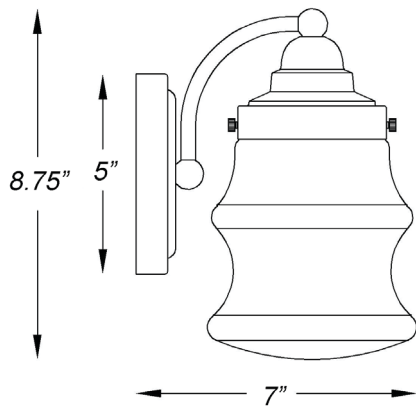

IN40071ATB

KEAL 1-LIGHT WALL SCONCE

Front View

Side View

Description:	Keal 1-light wall sconce
Finish:	Antique brass
Dimensions:	5.25" W x 8.75" H x 7" ext. Height on center: 4"
Bulbs:	1-100w Med.
Certification:	UL / damp location

Material:	Steel
Shade:	Glass
Glass:	Clear
Back Plate Dimensions:	5" dia.
Chain/Wire:	NA
Additional Finishes:	Polished nickel
Mounting:	Up or down