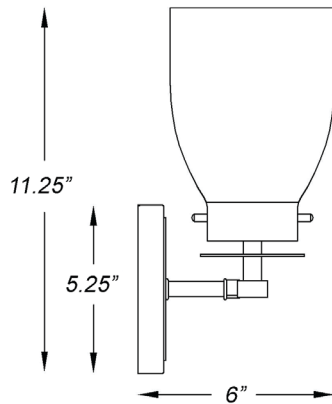

IN40006ORB

SHELBY 4-LIGHT WALL SCONCE

Front View

Side View

Description:	Shelby 4-light wall sconce
Finish:	Oil-rubbed bronze w/antique brass
Dimensions:	31.25" W x 11.25" H x 6" ext. Height on center: 8.5"
Bulbs:	4-100w Med.
Certification:	UL / damp location

Material:	Steel
Shade:	Glass
Glass:	Clear seedy
Back Plate Dimensions:	5-1/4" dia.
Chain/Wire:	NA
Additional Finishes:	NA
Mounting:	Up or down