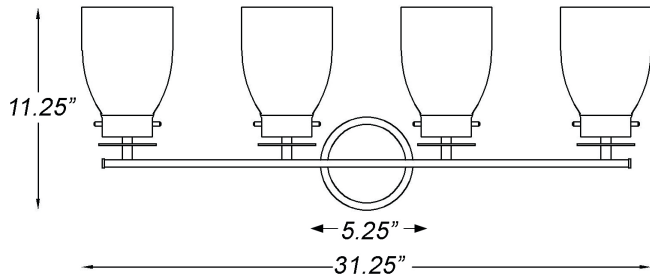

IN40006ORB

SHELBY 4-LIGHT WALL SCONCE

Front View

Side View

Description:	Shelby 4-light wall sconce
Finish:	Oil-rubbed bronze w/antique brass
Dimensions:	31.25" W x 11.25" H x 6" ext. Height on center: 8.5"
Bulbs:	4-100w Med.
Certification:	UL / damp location

Material:	Steel
Shade:	Glass
Glass:	Clear seedy
Back Plate Dimensions:	5-1/4" dia.
Chain/Wire:	NA
Additional Finishes:	NA
Mounting:	Up or down