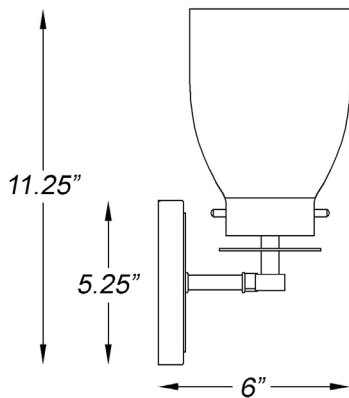

## SHELBY 2-LIGHT WALL SCONCE

Front View

Side View

<b>Description:</b>	Shelby 2-light wall sconce
<b>Finish:</b>	Oil-rubbed bronze w/antique brass
<b>Dimensions:</b>	15" W x 11.25" H x 6" ext. Height on center: 8.5"
<b>Bulbs:</b>	2-100w Med.
<b>Certification:</b>	UL / damp location

<b>Material:</b>	Steel
<b>Shade:</b>	Glass
<b>Glass:</b>	Clear seedy
<b>Back Plate Dimensions:</b>	5-1/4" dia.
<b>Chain/Wire:</b>	NA
<b>Additional Finishes:</b>	NA
<b>Mounting:</b>	Up or down