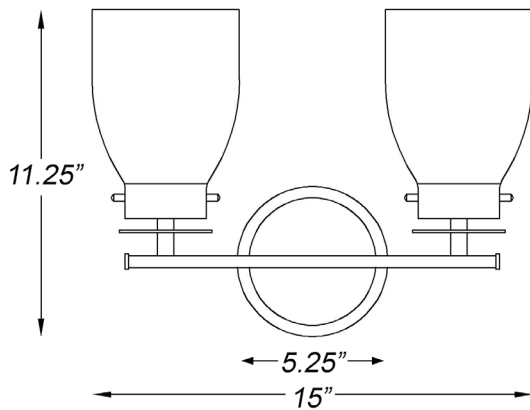

## SHELBY 2-LIGHT WALL SCONCE

Front View

Side View

<b>Description:</b>	Shelby 2-light wall sconce
<b>Finish:</b>	Oil-rubbed bronze w/antique brass
<b>Dimensions:</b>	15" W x 11.25" H x 6" ext. Height on center: 8.5"
<b>Bulbs:</b>	2-100w Med.
<b>Certification:</b>	UL / damp location

<b>Material:</b>	Steel
<b>Shade:</b>	Glass
<b>Glass:</b>	Clear seedy
<b>Back Plate Dimensions:</b>	5-1/4" dia.
<b>Chain/Wire:</b>	NA
<b>Additional Finishes:</b>	NA
<b>Mounting:</b>	Up or down