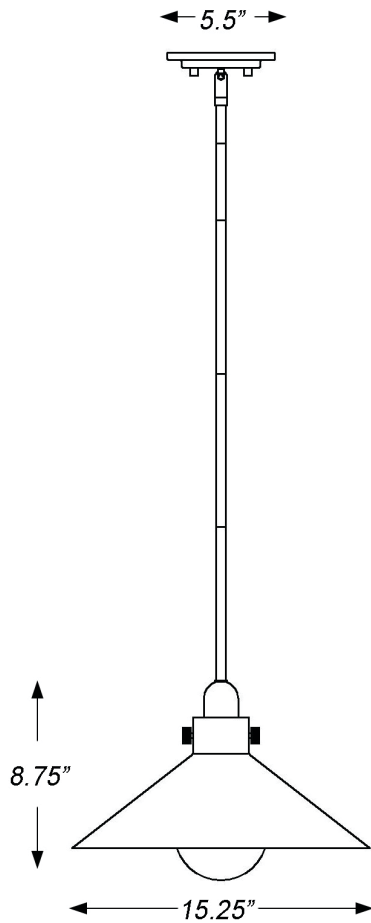

IN20080BK DWYER 1-LIGHT PENDANT

Description: Dwyer 1-light pendant

Finish: Matte black

Dimensions: 15.25" dia. x 8.75" H

Bulbs: 1-100w Med.

Certification: UL / damp location

Material: Steel

Shade: Glass

Glass: Clear

Canopy Dimensions: 5-1/2" dia.

Chain/Wire: 12' wire

Stems: 3-12", 1-6", 1-3"

Additional Finishes: Antique brass,
polished nickel