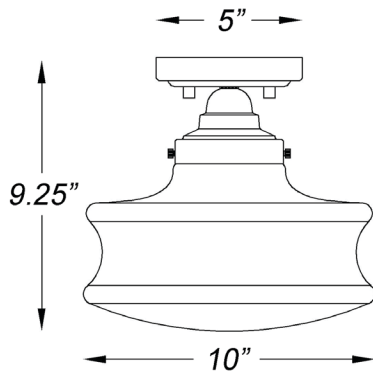

IN20070ATB

KEAL 1-LIGHT PENDANT

can convert to flushmount

Description:	Keal 1-light pendant
Finish:	Antique brass
Dimensions:	10" dia. x 9.25" H
Bulbs:	1-60w Med.
Certification:	UL / damp location
Material:	Steel

Shade:	Glass
Glass:	Clear
Canopy Dimensions:	5" dia.
Chain/Wire:	12' wire
Stems:	3-12", 1-6", 1-3"
Additional Finishes:	Polished nickel