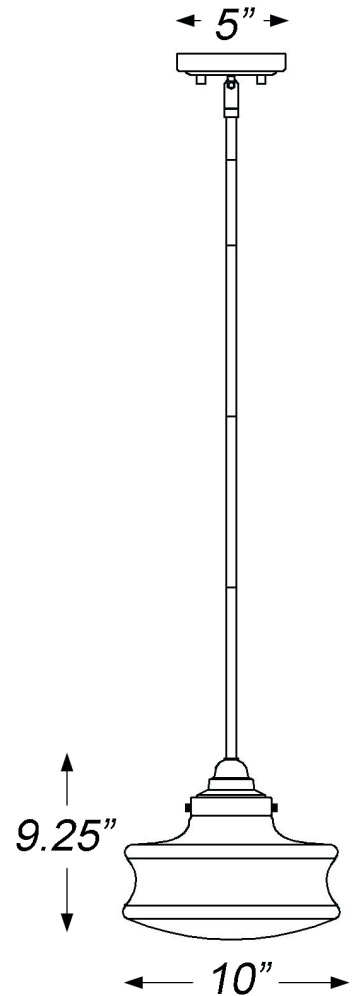

IN20070ATB

KEAL 1-LIGHT PENDANT

can convert to flushmount

Description:	Keal 1-light pendant
Finish:	Antique brass
Dimensions:	10" dia. x 9.25" H
Bulbs:	1-60w Med.
Certification:	UL / damp location
Material:	Steel

Shade:	Glass
Glass:	Clear
Canopy Dimensions:	5" dia.
Chain/Wire:	12' wire
Stems:	3-12", 1-6", 1-3"
Additional Finishes:	Polished nickel