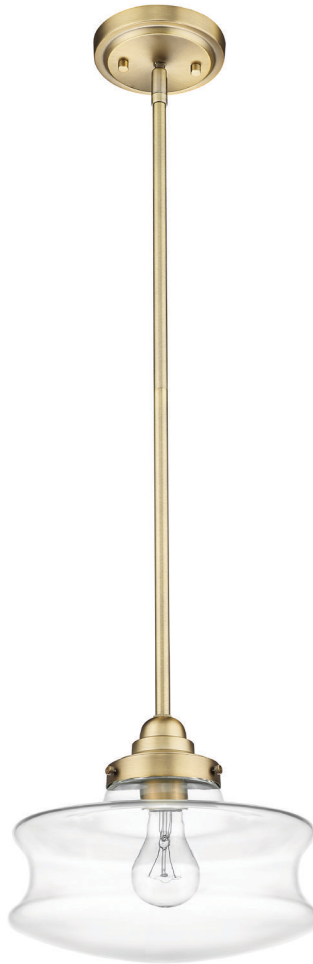

IN20070ATB

KEAL 1-LIGHT PENDANT

can convert to flushmount

Description:	Keal 1-light pendant
Finish:	Antique brass
Dimensions:	10" dia. x 9.25" H
Bulbs:	1-60w Med.
Certification:	UL / damp location
Material:	Steel

Shade:	Glass
Glass:	Clear
Canopy Dimensions:	5" dia.
Chain/Wire:	12' wire
Stems:	3-12", 1-6", 1-3"
Additional Finishes:	Polished nickel