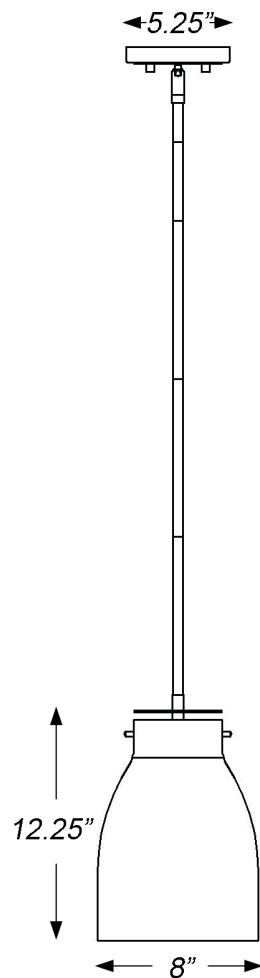

IN20000ORB

SHELBY 1-LIGHT MINI PENDANT

Description:	Shelby 1-light mini pendant
Finish:	Oil-rubbed bronze w/antique brass
Dimensions:	8" W x 12.25" H
Bulbs:	1-100w Med.
Certification:	UL / damp location
Material:	Steel

Shade:	Glass
Glass:	Clear seeded
Canopy Dimensions:	5-1/4" dia.
Chain/Wire:	12' wire
Stems:	3-12", 1-6", 1-3"
Additional Finishes:	NA