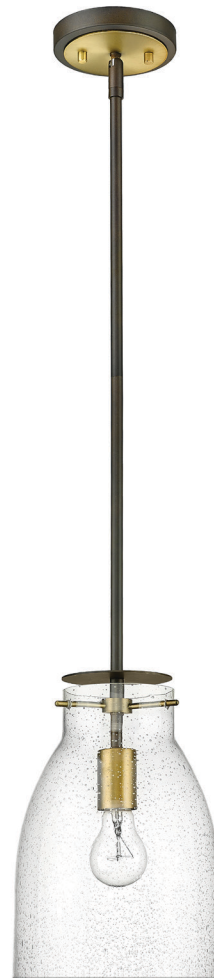

IN20000ORB

SHELBY 1-LIGHT MINI PENDANT

Description:	Shelby 1-light mini pendant
Finish:	Oil-rubbed bronze w/antique brass
Dimensions:	8" W x 12.25" H
Bulbs:	1-100w Med.
Certification:	UL / damp location
Material:	Steel

Shade:	Glass
Glass:	Clear seeded
Canopy Dimensions:	5-1/4" dia.
Chain/Wire:	12' wire
Stems:	3-12", 1-6", 1-3"
Additional Finishes:	NA