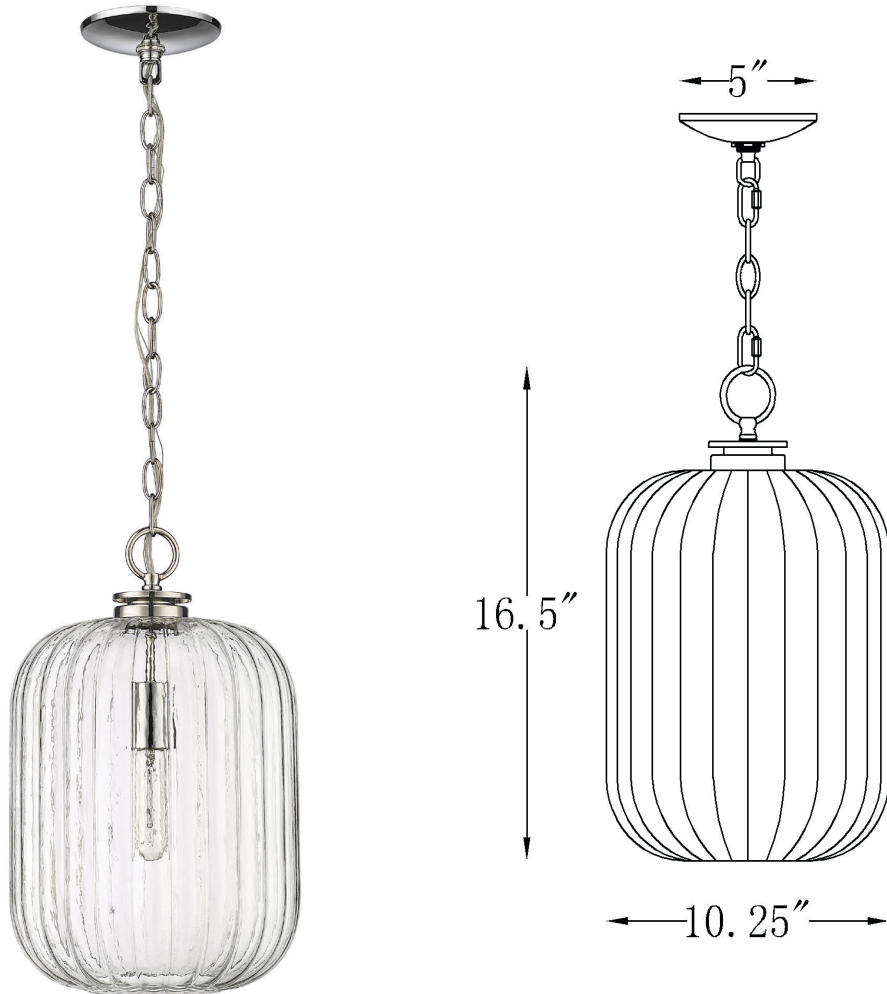

# IN10005PN

## CABOT 1-LIGHT PENDANT

<b>Description:</b>	Cabot 1-light pendant
<b>Finish:</b>	Polished nickel
<b>Dimensions:</b>	10.25" dia. x 16.5" H
<b>Bulbs:</b>	1-100w Med.
<b>Certification:</b>	UL / damp location
<b>Material:</b>	Steel

<b>Shade:</b>	Glass
<b>Glass:</b>	Clear
<b>Canopy Dimensions:</b>	5" dia.
<b>Chain/Wire:</b>	5' chain, 12' wire
<b>Additional Finishes:</b>	Oil-rubbed bronze