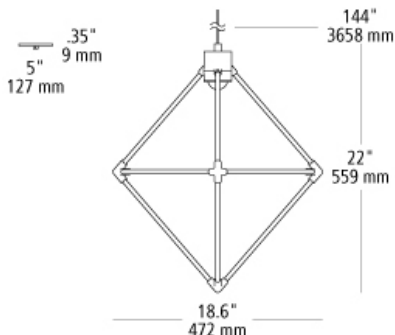

candora 19 chandelier

DESCRIPTION

Geometric lines are nicely balanced by the open, airy silhouette of the Candora 19 chandelier by LBL Lighting. The integrated LED light source at the top shines downward through the sculptural structure for a dramatic, contemporary effect. Perfect as lighting over a dining room table, making a lighting statement in a foyer, or in vast multiples for an impressive lighting installation in a commercial space. This symmetrical fixture is a sleek, modern interpretation of a chandelier. Candora 19's dimensions are 18.6" high and 22" wide. It's available in two additional sizes (29" and 34" high) and is offered in three finishes: Aged Brass with Bronze cord and Aged Brass Canopy; Black with Black cloth cord and Black canopy; and Matte White with White cloth cord and White canopy. Damp-rated and dimmable. Includes 12' of field-cutttable cable. LED includes (1) 8.8 watt 124 delivered lumens Warm Color Dimming 90 CRI 3000K-2200K LED module. Dimmable with a low-voltage electronic dimmer. 120v.

WEIGHT

3.4-3.4lb / 1.54-1.54kg ±

black aged brass white

ORDERING INFORMATION

model	finish	lamp
CH946	AB aged brass BL black WH white	LEDWD LED Module 8.8w 90CRI 3000K-2200K Warm Color Dimming 120v

FIXTURE TYPE: _____