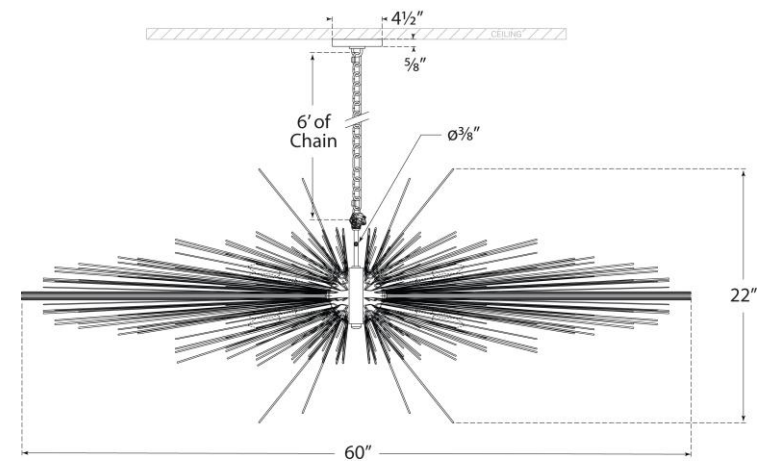

## Strada Large Linear Chandelier

Item # KW 5182AI

Designer: Kelly Wearstler

Height: 22"

Width: 60" x 22.75"

Canopy: 4.5" Round

Finishes: AI, BSL, G, PN

Socket: 16 - E12 Candelabra

Wattage: 16 - 25 B11

Weight: 41 Pounds

Note: Requires Special Assembly and Installation

Front View