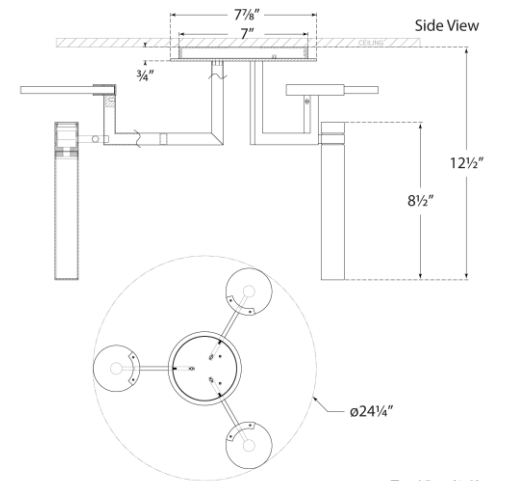

TEAR SHEET

Melange Large Floating Disc Semi-Flush Chandelier

Item # KW 4015BZ-ALB

Designer: Kelly Wearstler

Height: 12.5"

Width: 24.25"

Canopy: 7" Round

Finishes: AB, BZ, PN

Trim Options: ALB

Socket: Dedicated LED

Wattage: 12w (1000lm)

Weight: 9 Pounds

Top View(1:2)