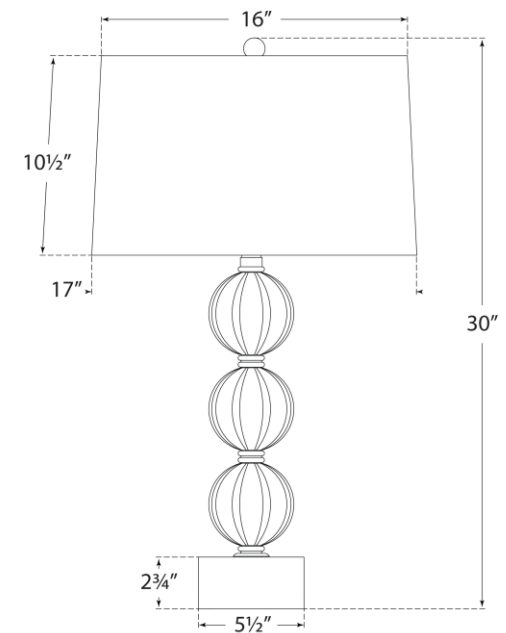

### Sazerac Large Table Lamp

Item # JN 3703GMG-L

Designer: Julie Neill

Height: 29.25"

Width: 17"

Base: 5.5" Square

Finishes: GMG, WG

Shade Treatments: L

Shade Details: 16" x 17" x 10.5"

Socket: E26 Dimmer

Wattage: 100 A19

Weight: 19 Pounds

Front View