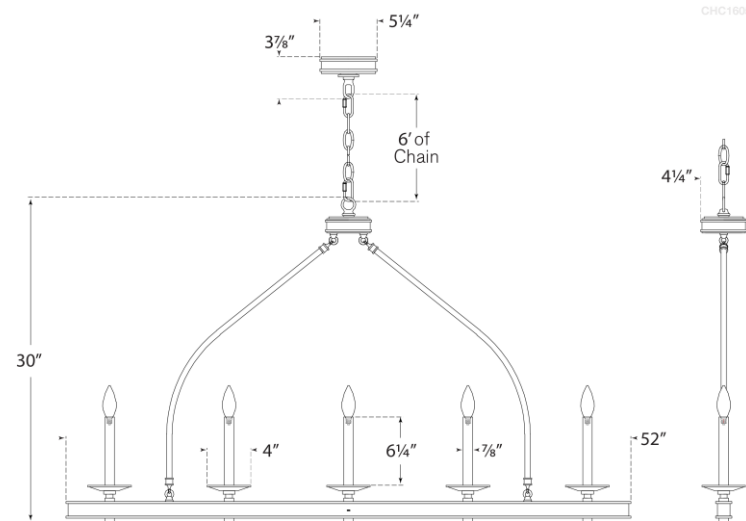

## Launceton Large Linear Pendant

Item # CHC 1605PN

Designer: Chapman & Myers

Fixture Height: 30"

Width: 52"

Extension: 4.25"

Canopy: 5.25" Round

Finishes: AB, AN, BZ, PN

Socket: 5 - E12 Candelabra

Wattage: 5 - 60 C11

Weight: 20 Pounds

©EFC DESIGNS

VISUAL COMFORT