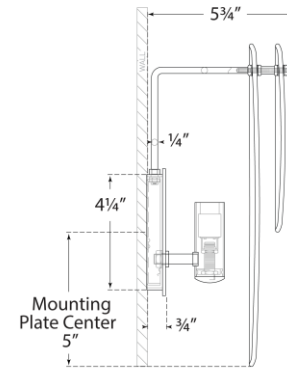

TEAR SHEET

Loire Small Sconce

Item # ARN 2455G-WSG

Designer: AERIN

Height: 12"

Width: 12"

Extension: 5.75"

Backplate: 4.25" Round

Finishes: G, PN

Glass Options: WSG

Socket: E12 Candelabra

Wattage: 60 C11

Weight: 5 Pounds

Side View

Front View