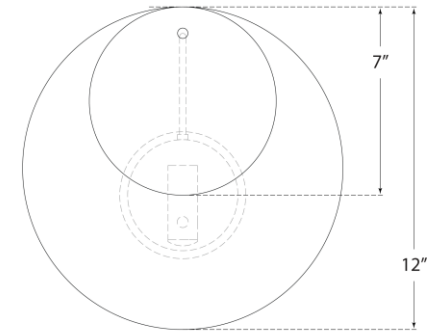

TEAR SHEET

Loire Small Sconce

Item # ARN 2455G-WSG

Designer: AERIN

Height: 12"

Width: 12"

Extension: 5.75"

Backplate: 4.25" Round

Finishes: G, PN

Glass Options: WSG

Socket: E12 Candelabra

Wattage: 60 C11

Weight: 5 Pounds

Side View

Front View