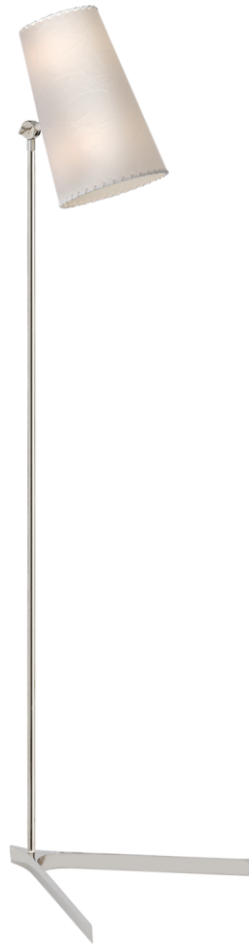

TEAR SHEET

Arpont Floor Lamp

Item # ARN 1101PN-PRC

Designer: AERIN

Height: 57.25"

Width: 15.75"

Extension: 18.5"

Base: 17" Square

Finishes: HAB, PN

Shade Treatments: PRC

Shade Details: 5.5" x 7.5" x 12"

Socket: 2 - E26 Keyless w/ Foot Switch

Wattage: 2 - 60 B11

Weight: 8 Pounds