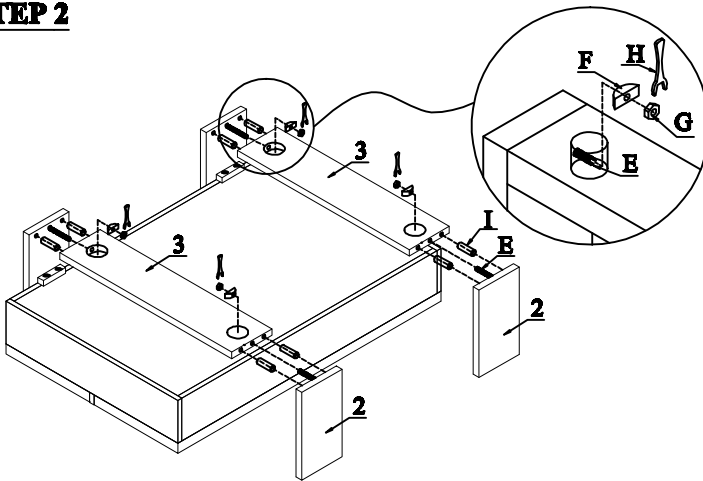

# ASSEMBLY INSTRUCTIONS

**ITEM NO: T640-01**  
**Lift Top Cocktail Table**

Thank you for purchasing this quality product. Be sure to check all packing material carefully for small parts that may have come loose inside the carton during shipment, clarify and count all parts and compare with the parts list below. Do not completely tighten until the item has been fully assembled.

## STEP 1

## STEP 2

HARDWARE LIST				
No.	Description	Sketch	Size	Quantity
A	Allen Bolt		Ø1/4"*1-1/4"	8 pcs
B	Spring Washer		Ø1/4"	8 pcs
C	Flar Washer		Ø1/4"	8 pcs
D	Allen Key		M4	1 pc
E	Bolt		Ø1/4"*3"	4 pcs
F	Curved Washer		Ø1/4"	4 pcs
G	Nut		Ø1/4"	4 pcs
H	Wrench		Ø1/4"	1 pc
I	Dowell		Ø8*30mm	8 pcs

PARTS LIST			
No.	Description	Sketch	Quantity
1	Top panel		1 pc
2	Legs		4 pcs
3	Stretchers		2 pcs

Cleaning instruction: Clean the table surface with a furniture polish and a soft cloth

**Made In Vietnam**