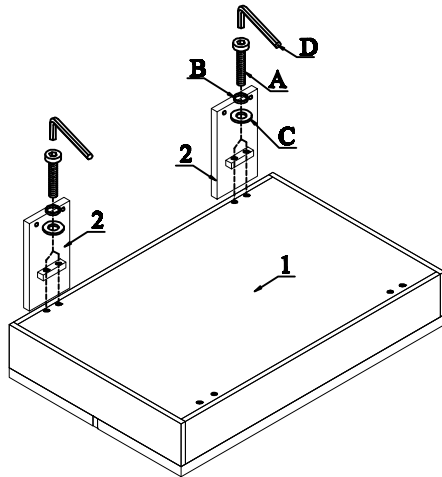

STEP 1

COMPLETE