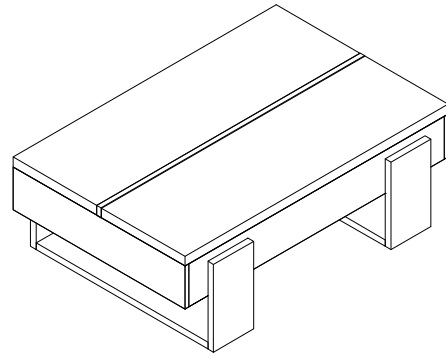

ASSEMBLY INSTRUCTIONS

ITEM NO: T640-01
Lift Top Cocktail Table

Thank you for purchasing this quality product. Be sure to check all packing material carefully for small parts that may have come loose inside the carton during shipment, clarify and count all parts and compare with the parts list below. Do not completely tighten until the item has been fully assembled.

STEP 1

COMPLETE

STEP 2

HARDWARE LIST				
No.	Description	Sketch	Size	Quantity
A	Allen Bolt		Ø1/4"*1-1/4"	8 pcs
B	Spring Washer		Ø1/4"	8 pcs
C	Flar Washer		Ø1/4"	8 pcs
D	Allen Key		M4	1 pc
E	Bolt		Ø1/4"*3"	4 pcs
F	Curved Washer		Ø1/4"	4 pcs
G	Nut		Ø1/4"	4 pcs
H	Wrench		Ø1/4"	1 pc
I	Dowell		Ø8*30mm	8 pcs

PARTS LIST			
No.	Description	Sketch	Quantity
1	Top panel		1 pc
2	Legs		4 pcs
3	Stretchers		2 pcs

Cleaning instruction: Clean the table surface with a furniture polish and a soft cloth

Made In Vietnam