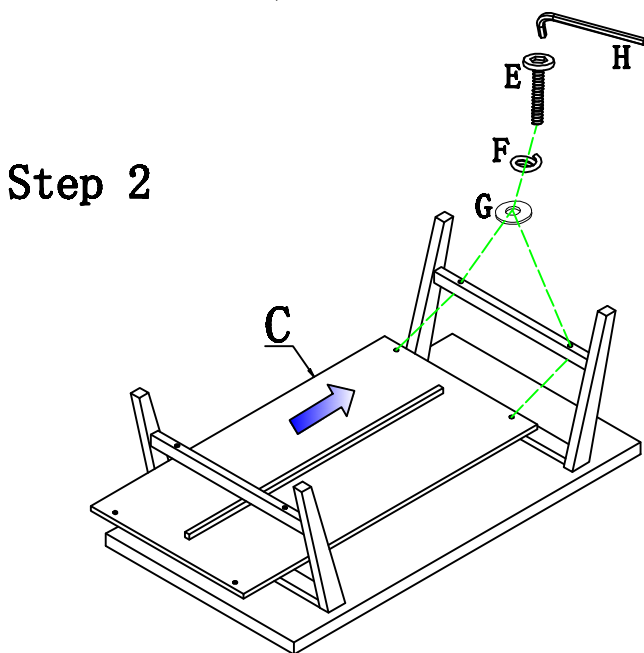

# ASSEMBLY INSTRUCTIONS

ITEM#: T545-01 RECTANGULAR COCKTAIL TABLE

Thank you for purchasing this high quality product. Be sure to check all packing material carefully for small parts that may have come loose inside the carton during shipment.

Parts List			
NO.	SKETCH	DESCRIPTION	Q'TY
A		Top	1PC
B		Side Panels	2PCS
C		Bottom Shelf	1PC

Hardware List			
E		Bolt $\phi 1/4" * 1-1/2"$	10PCS
F		Lock washer $\phi 1/4"$	10PCS
G		Flat washer $\phi 1/4"$	10PCS
H		Allen wrench	1PC