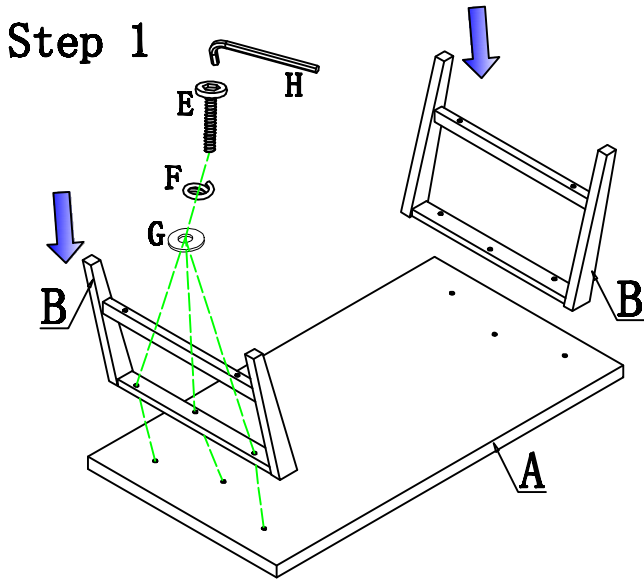

# ASSEMBLY INSTRUCTIONS

ITEM#: T545-01 RECTANGULAR COCKTAIL TABLE

Thank you for purchasing this high quality product. Be sure to check all packing material carefully for small parts that may have come loose inside the carton during shipment.

Parts List			
NO.	SKETCH	DESCRIPTION	Q'TY
A		Top	1PC
B		Side Panels	2PCS
C		Bottom Shelf	1PC

Hardware List			
E		Bolt $\phi 1/4" * 1-1/2"$	10PCS
F		Lock washer $\phi 1/4"$	10PCS
G		Flat washer $\phi 1/4"$	10PCS
H		Allen wrench	1PC