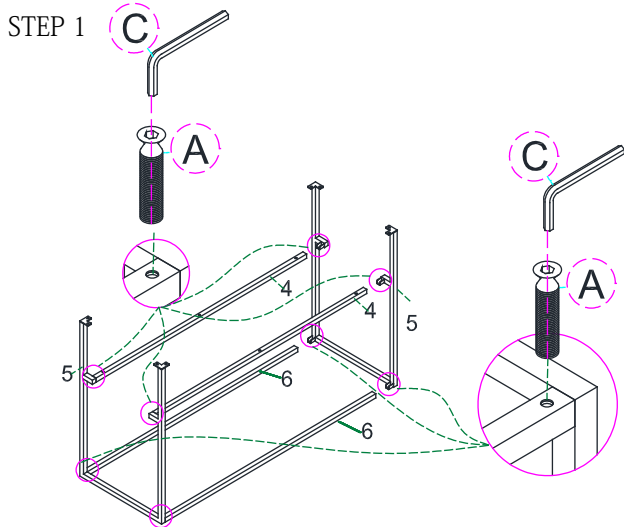

# Progressive<sup>®</sup> furniture ASSEMBLY INSTRUCTION

Item No: T136-05  
Description: SOFA/CONSOLE TABLE

## IMPORTANT NOTE:

- Place all wooden parts on a clean and smooth surface such as a rug or carpet to avoid the parts from being scratched.
- Check to be sure that you have all parts and hardware.
- Remove all wrapping materials, including staples & packing straps before you start to assemble.
- Do not tighten all screws/bolts until all completely assembled.
- Keep all hardware parts out of reach of children.

End Table

PARTS LIST		
NO.	COMPONENT	QTY.
1	Glass Top	1PC
2	Top Frame	1PC
3	Drawer Box	1PC
4	Drawer Box Support	2PCS
5	Leg Frame	2PCS
6	Connector	2PCS

HARDWARE LIST			
NO.	DESCRIPTION	QTY	
A	 Bolt Ø1/4" * 15 mm	16 PCS	
B	 Bolt Ø1/4" * 35 mm	6 PCS	
C	 Allen wrench M4	1 PC	