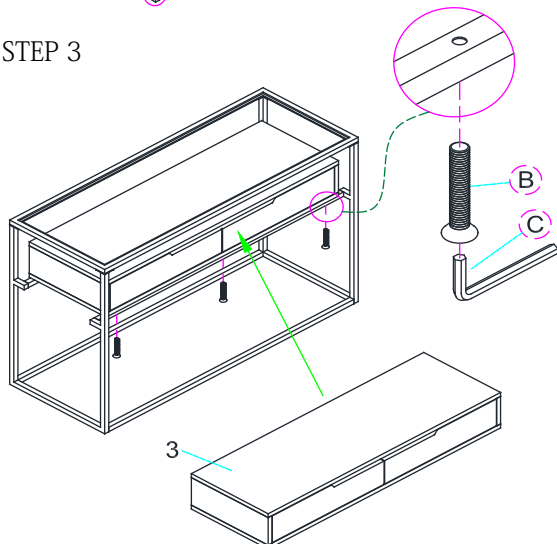

End Table

PARTS LIST		
NO.	COMPONENT	QTY.
1	Glass Top	1PC
2	Top Frame	1PC
3	Drawer Box	1PC
4	Drawer Box Support	2PCS
5	Leg Frame	2PCS
6	Connector	2PCS

HARDWARE LIST			
NO.	DESCRIPTION	QTY	
A	 Bolt Ø1/4" * 15 mm	16 PCS	
B	 Bolt Ø1/4" * 35 mm	6 PCS	
C	 Allen wrench M4	1 PC	

STEP 2

STEP 3

STEP 4