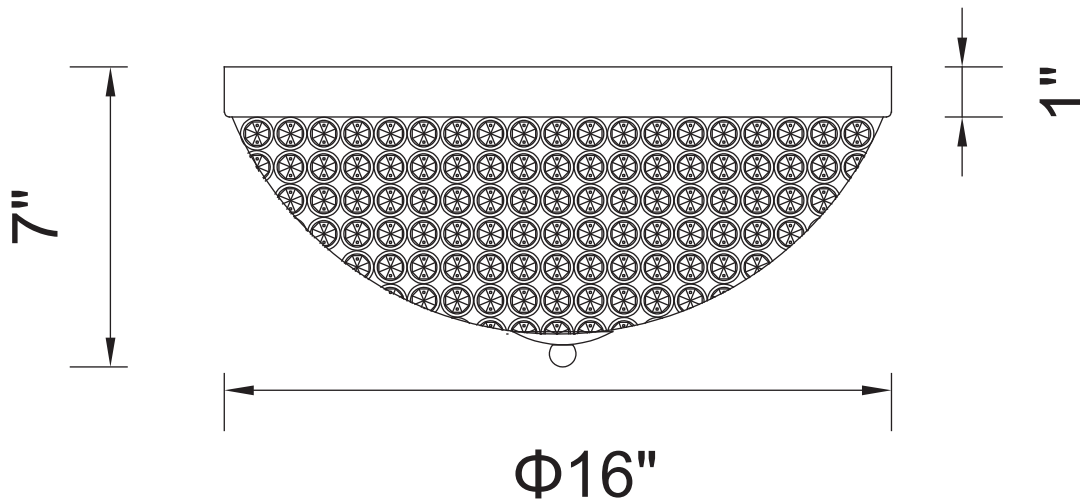

PROJECT: \_\_\_\_\_

FIXTURE TYPE: \_\_\_\_\_

LOCATION: \_\_\_\_\_

CONTACT/PHONE: \_\_\_\_\_

Item	QS8357C16C
Collection	GLOBE
Finish	Chrome
Glass	-----
Crystal	Clear
Input	120V AC,60HZ,AC

Shade	-----
Length/Dia.	16"
Width/Ext.	-----
Height	7"
Maximum	-----
Lumens	-----

Light Source	G9
Bulb Info.	4×40W
Included	-----
Dimmable	Yes
Color	-----
Weight	