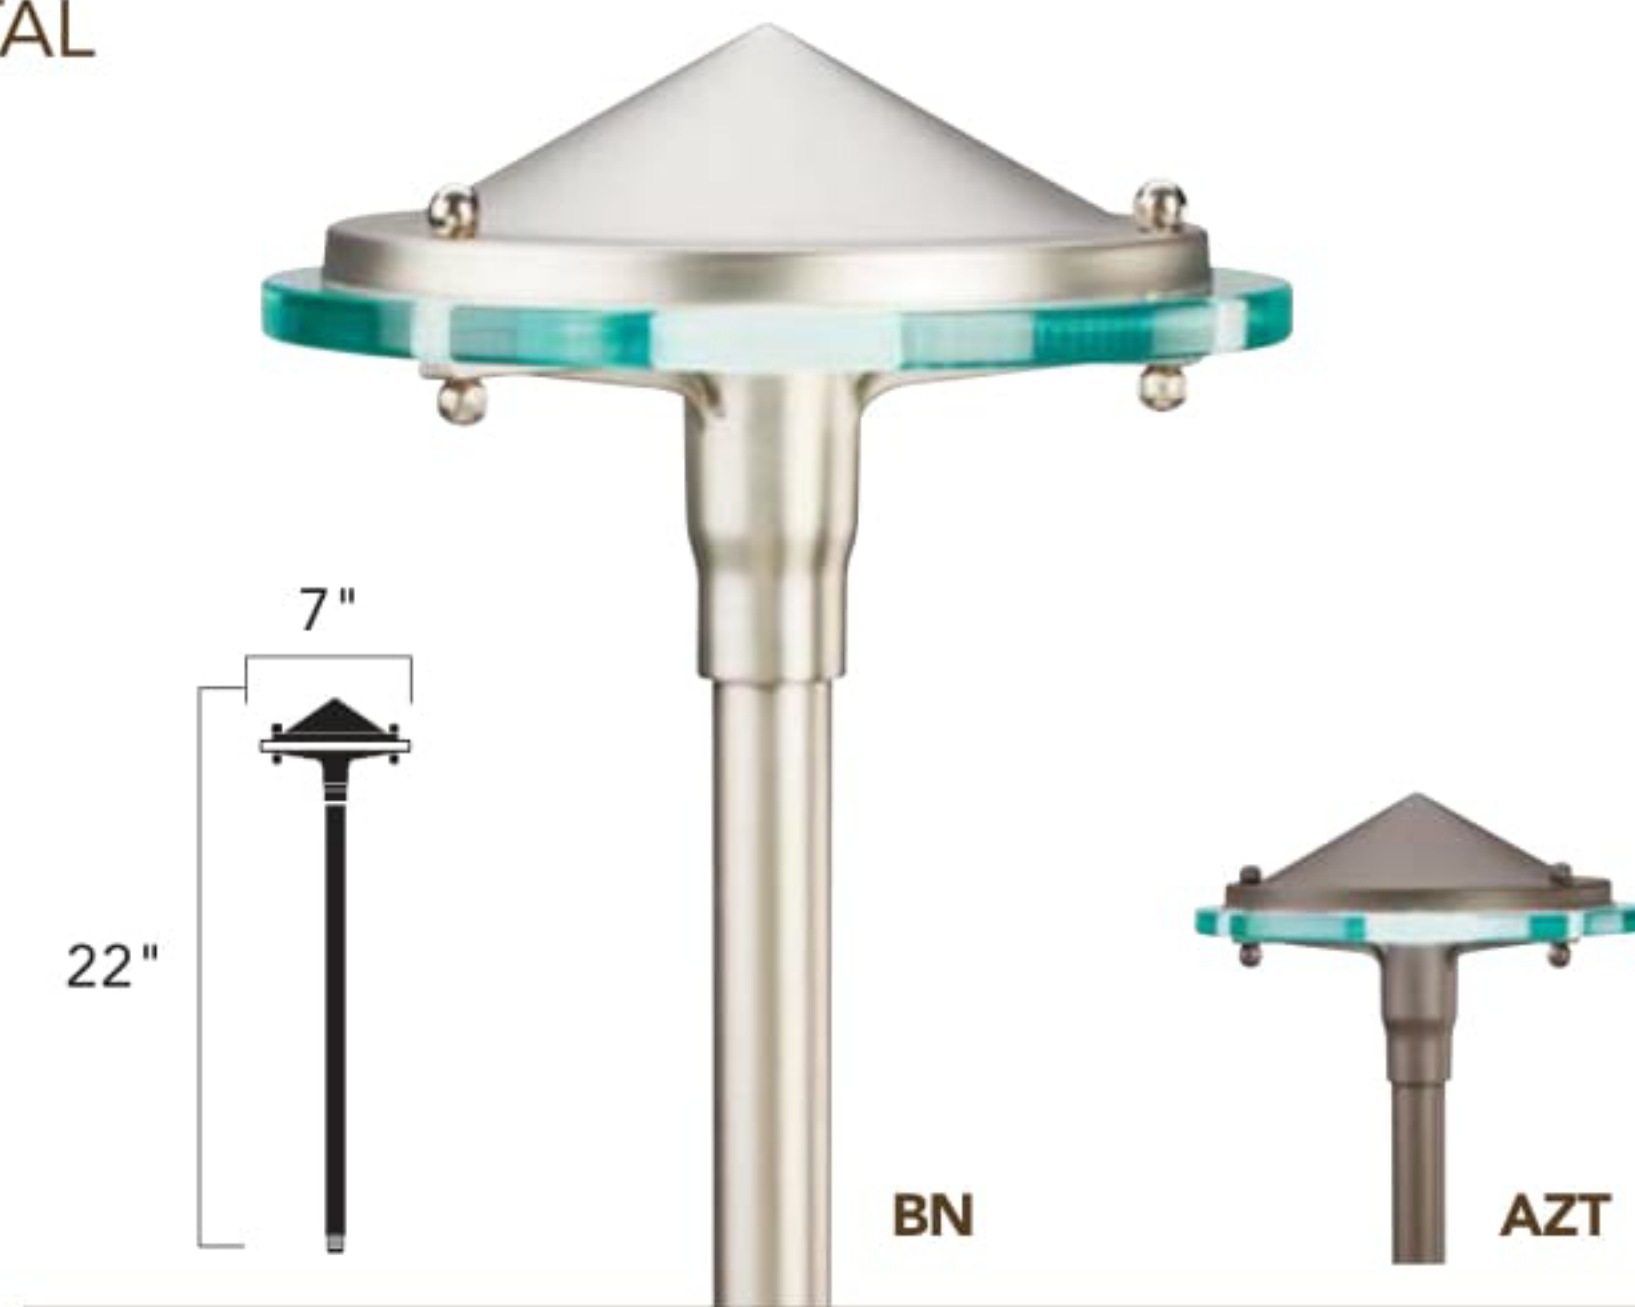

12V LED PATH & SPREAD

GLASS & METAL

15817 AZT, BN

SIDE MOUNT

15815 AZT, BKT

	15817 AZT, BN		15815 AZT, BKT																	
Kelvin	2700K – Warm White	3000K – Pure White	2700K – Warm White	3000K – Pure White																
Ordering Guide & Finish	15817 AZT27R 15817 BN27R	15817 AZT30R 15817 BN30R	15815 AZT27R 15815 BKT27R	15815 AZT30R 15815 BKT30R																
Housing	Aluminum (AZT) or Brass (BN) with glass diffuser		Cast Aluminum																	
Light Source	8 Integrated High Output Nichia® LEDs, tightly binned for color uniformity, and constant current driver		8 Integrated High Output Nichia® LEDs, tightly binned for color uniformity, and constant current driver																	
Color Temp. (CCT) & CRI	2700K (-54/+89) / 80s CRI 3000K (-52/+122) / 80s CRI		2700K (-54/+89) / 80s CRI 3000K (-52/+122) / 80s CRI																	
Power Usage at 12V AC Input VA and Watts	4.3 W, 5.8 VA		4.3 W, 5.8 VA																	
Operating Voltage Range	9V-15V AC/DC with no loss in output due to constant current technology		9V-15V AC/DC with no loss in output due to constant current technology																	
Lumen Maint.	Tested to an L-70 of 40,000 hours		Tested to an L-70 of 40,000 hours																	
Delivered Lumens & Efficacy	2700K = 294 Lm 2700K = 67 Lm/W	3000K = 302 Lm 3000K = 73 Lm/W	2700K = 294 Lm 2700K = 67 Lm/W	3000K = 302 Lm/W 3000K = 73 Lm/W																
Wiring	30" of usable #18-2, SPT-1-W leads. Cable connectors supplied.		52" of usable #18-2, SPT-1-W leads. Cable connectors supplied.																	
Mounting Access. (Included)	8" slotted in-ground stake		8" slotted in-ground stake																	
Optional Accessories	15601 – Surface Mounting Flange 15607 – Surface Mounting Bracket FM127265 – Hexcell Louver		15601 – Surface Mounting Flange 15607 – Surface Mounting Bracket																	
Optional Lens Accessories	N/A		15695 CLR – Sprinkler Shield																	
Incandescent	15317 – on page 109		15315 – on page 112																	
Notes	N/A		Side mount design for more directional lighting, without glare. Coordinates with matching LED deck light 15765 on page 54.																	
Fixture Photometric (fc)*	Distance from Light										Distance from Light									
	0'	1'	2'	3'	4'	5'	6'	7'	8'		0'	1'	2'	3'	4'	5'	6'	7'	8'	
Footcandles	36.20	20.00	5.10	1.20	0.30	0.17	0.08	0.05	0.03		92.00	27.00	5.20	1.20	0.30	0.16	0.08	0.05	0.04	