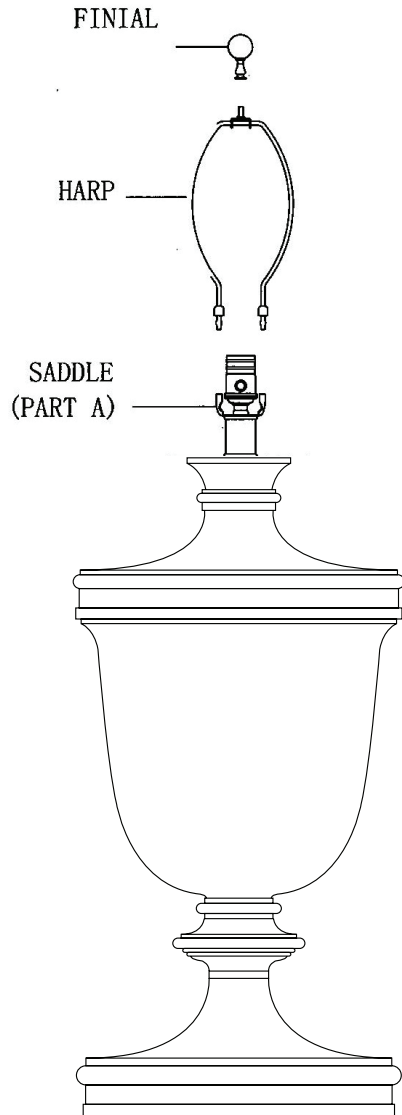

CHA8162

ASSEMBLY & INSTALLATION GUIDE

INSPECT ITEM CAREFULLY BEFORE ATTEMPTING TO INSTALL. IF THERE IS ANY DAMAGE OR OBVIOUS DEFECT, DO NOT INSTALL.

ITEM MAY NOT BE RETURNED ONCE IT HAS BEEN INSTALLED.

1. Put the harp into the saddle (PART A).
2. Put the shade on the top of harp.
3. Screw the finial on top and fix the shade.
4. Insert light bulb into socket.