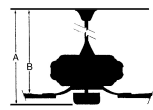

MEASUREMENTS

Blade Finish:					Reversible Blades: No
Blade Material: ABS					Slope: Yes
Blade Sweep: 60"	No. of Blades: 3	Blade Pitch: VARIABLE			Hanging Weight: 15.3
Downrod 1: 6	Downrod 1 Outside Dia: .75	Downrod 2:	Downrod 2 Outside Dia:		
Ceiling to Lowest Point: (Dim A) 12.25	Ceiling to Blade (Dim B) 7.5	Lead Wire: 8			Motor Size: 168 X 15 MM