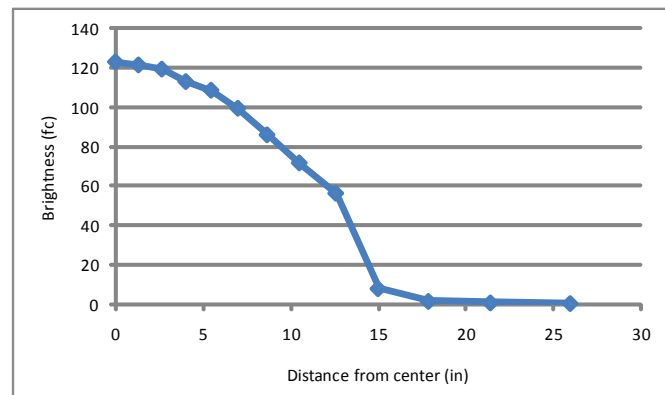

Photometrics

Light source placed at 15" away from worksurface

Environmental considerations

Lamp contains 53% preconsumer recycled material by weight*
Aluminum housing is fully recyclable
All color finishes use water-based paint
All cardboard used in packaging is FSC certified
LEDs do not contain mercury

*in standard configuration (includes transformer and weighted base)