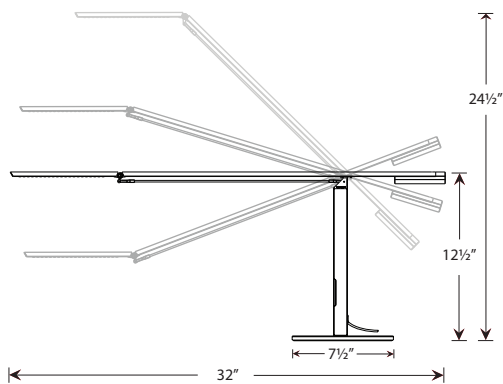

Specifications

Transformer (100–240 V; 50/60 Hz):	Included – C-UL-US Certified
Energy Consumption:	6 watts
Number of LEDs:	28 LEDs
LED Rated Lifespan:	50,000 hours
Color Temperature (Typical) – Cool:	4,500 K
Color Temperature (Typical) – Warm:	3,500 K
Color Rendering Index (CRI):	85
Dimmer:	Built-in touchstrip
Brightness Adjustability:	Continuous
Color Finish:	Black, Silver, Orange
Material:	Aluminum/Plastic
Cord Color:	Black
Cord Length:	9'

Model number

Dimensions

Horizontal and vertical reach

Accessories (*optional)

Occupancy sensor*
(P7-02-OCC01A)

LEED credit eligibility

Energy & Atmosphere (EA)

Credit 1.1: Optimize Energy Performance