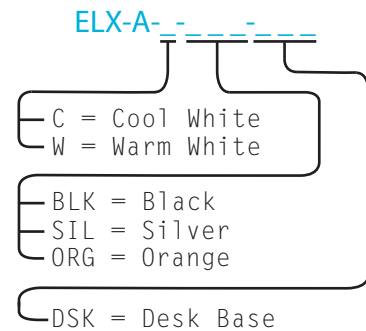

Specifications

Transformer (100–240 V; 50/60 Hz):	Included – C-UL-US Certified
Energy Consumption:	6 watts
Number of LEDs:	28 LEDs
LED Rated Lifespan:	50,000 hours
Color Temperature (Typical) – Cool:	4,500 K
Color Temperature (Typical) – Warm:	3,500 K
Color Rendering Index (CRI):	85
Dimmer:	Built-in touchstrip
Brightness Adjustability:	Continuous
Color Finish:	Black, Silver, Orange
Material:	Aluminum/Plastic
Cord Color:	Black
Cord Length:	9'

Model number

Dimensions

Horizontal and vertical reach

Accessories (*optional)

Occupancy sensor*
(P7-02-OCC01A)

LEED credit eligibility

Energy & Atmosphere (EA)

Credit 1.1: Optimize Energy Performance