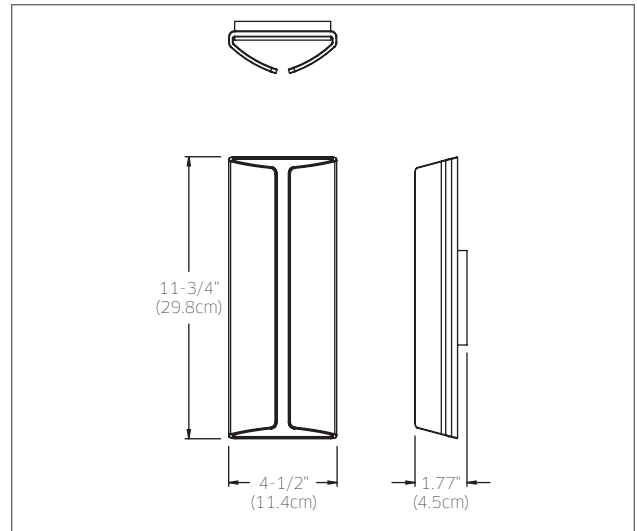

KEY FEATURES

Dimmable

Indoor and outdoor use

Installation on standard 4" junction box

MODEL

LEDWALL-D 16.75W LED wall pack, 3000°K, 710 Lumens

SPECIFICATIONS

- Over 50,000 hours of service life.
- Warm white light output.
- Unique light pattern.
- Low energy consumption.
- 90 CRI.
- Warm white light output.
- Superior color consistency.
- Fully dimmable driver.
- Galvanized steel mounting plate.

INSTALLATION

- Fits on a standard 4" octagonal junction box.
- Can be installed in indoor and outdoor applications.
- Non-visible hardware.

FINISH

BK Black
SG Silver grey
WH White

ORDERING EXAMPLE

LEDWALL-D-BK