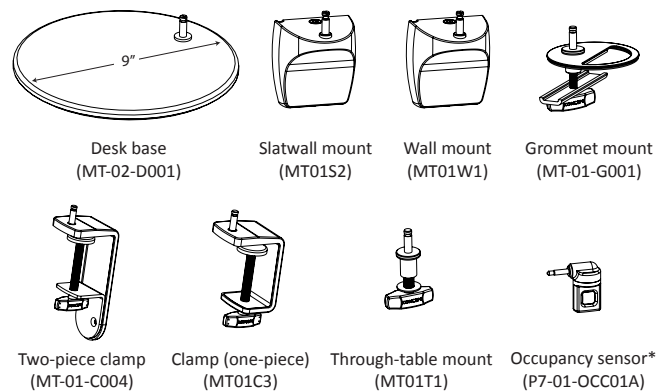

Specifications **Model number**

Energy Consumption:	10.5 watts
Number of LEDs:	42 LEDs
LED Rated Lifespan:	50,000 hours
Color Temperature (Typical) – Cool:	4,500 K
Color Temperature (Typical) – Warm:	3,500 K
Color Rendering Index (CRI):	85
Dimmer:	Built-in touchstrip
Brightness Adjustability:	Multiple dimming levels
Standard Color Finish*:	Metallic Black, Silver
Material:	Aluminum/Plastic
Cord Color:	Black
Cord Length:	10'
Transformer (100–240 V; 50/60 Hz):	Included – C-UL-US Certified

AR3000- - - - -

- C** = Cool White Light
- W** = Warm White Light
- MBK = Metallic Black
- SIL = Silver

- DSK = Desk Base
- CLP = Clamp (One-Piece)
- 2CL = Two-Piece Clamp
- SLT = Slatwall Mount
- WAL = Wall Mount
- GRM = Grommet Mount
- THR = Through-Table Mount

LEED credit eligibility **Photometrics**

Energy & Atmosphere (EA)
Credit 1.1: Optimize Energy Performance
 LED lighting to reduce energy consumption.
 (Potential points: 3)

Innovation In Design (ID)
Credit 1.1- 1.4: Innovation in Design
 Z-Bar® features the original three-bar design for maximum reach and flexibility. The LED head can spin in its socket, sweep side to side, and rotate around the end of the arm to point in any direction. The lamp also features a built-in touchstrip for brightness adjustability.
 (Potential points: 4)