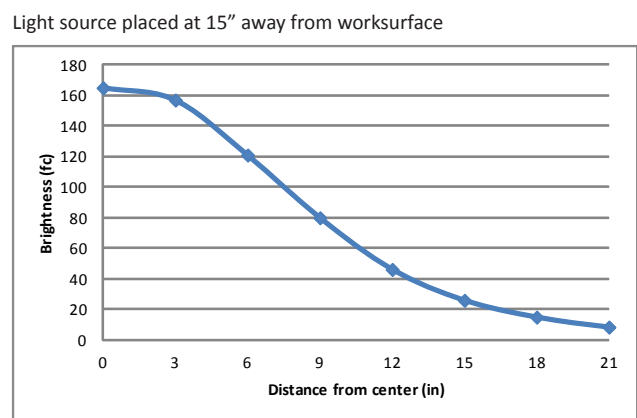

(Shown: photometrics of diffused light model)

Environmental considerations

Lamp contains 38% preconsumer recycled material by weight*
Aluminum housing is fully recyclable
All color finishes use water-based paint
All cardboard used in packaging is FSC certified
LEDs do not contain mercury

*in standard configuration (includes transformer and weighted base)