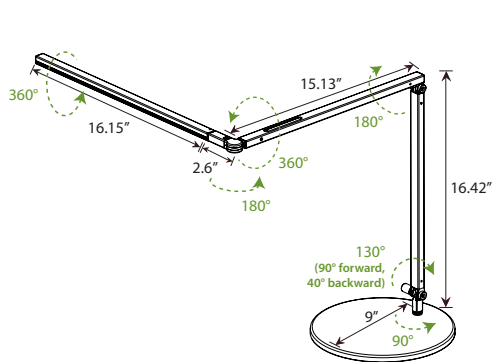

Specifications **Model number**

Energy Consumption:	10.5 watts
Number of LEDs:	42 LEDs
LED Rated Lifespan:	50,000 hours
Color Temperature (Typical) – Cool:	4,500 K
Color Temperature (Typical) – Warm:	3,500 K
Color Rendering Index (CRI):	85
Dimmer:	Built-in touchstrip
Brightness Adjustability:	Multiple dimming levels
Standard Color Finish*:	Metallic Black, Silver
Material:	Aluminum/Plastic
Cord Color:	Black
Cord Length:	10'
Transformer (100–240 V; 50/60 Hz):	Included – C-UL-US Certified

AR3000- - - - -

- C** = Cool White Light
- W** = Warm White Light
- MBK = Metallic Black
- SIL = Silver

- DSK = Desk Base
- CLP = Clamp (One-Piece)
- 2CL = Two-Piece Clamp
- SLT = Slatwall Mount
- WAL = Wall Mount
- GRM = Grommet Mount
- THR = Through-Table Mount

LEED credit eligibility **Photometrics**

Energy & Atmosphere (EA)
Credit 1.1: Optimize Energy Performance
 LED lighting to reduce energy consumption.
 (Potential points: 3)

Innovation In Design (ID)
Credit 1.1- 1.4: Innovation in Design
 Z-Bar® features the original three-bar design for maximum reach and flexibility. The LED head can spin in its socket, sweep side to side, and rotate around the end of the arm to point in any direction. The lamp also features a built-in touchstrip for brightness adjustability.
 (Potential points: 4)