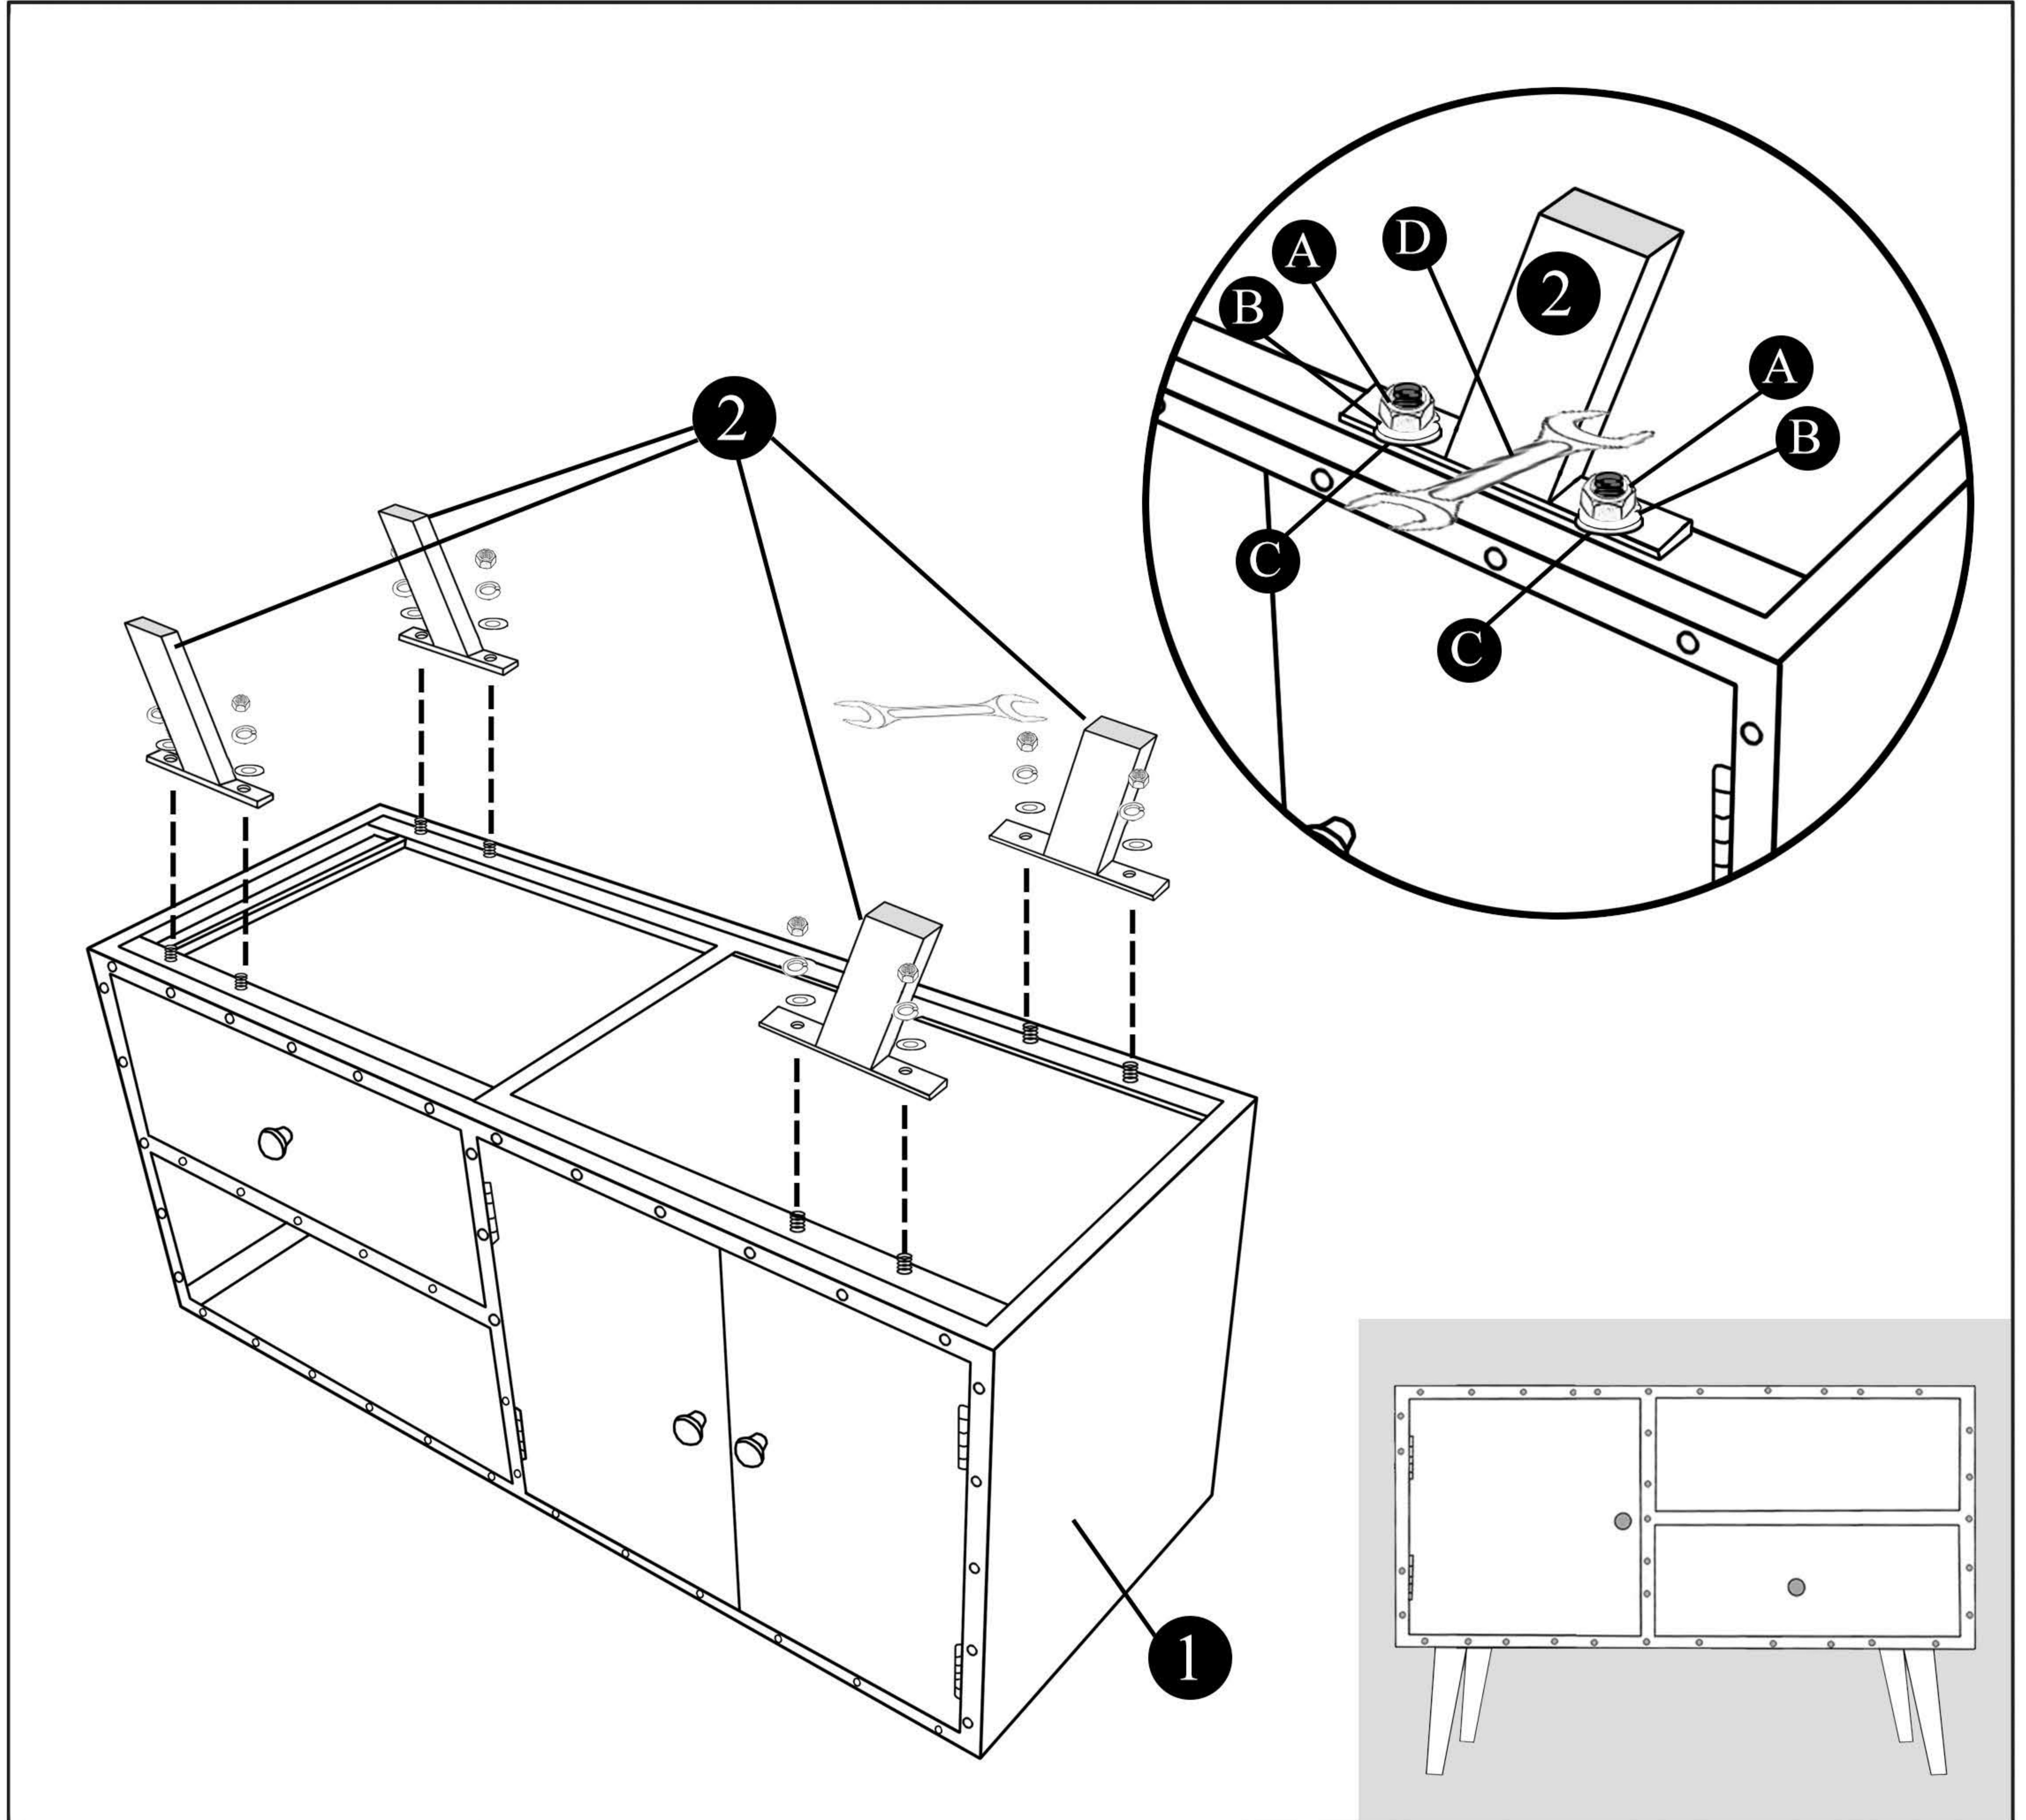

ASSEMBLY INSTRUCTIONS

ITEM NO.: A803-73 Console

Thank you for purchasing this quality product. Be sure to check all packing materials carefully for small parts may have come loose inside the carton during shipment, clarify and count all parts and compare with the parts list below.

Do not completely tighten until the item has been fully assembled.

HARDWARE LIST					PARTS LIST			
A		Nutt	Ø 0.35"	8pcs	1		TOP PART	1pc
B		Lock Washer	Ø 1"	8pc				
C		Flat Washer	Ø 1"	8pc	2		LEGS	4pcs
D		Spanner	No. 14 - 15	1pc				

Cleaning Instruction: Clean the TV Cabinet surface with a furniture polish and a soft cloth.

Made in India