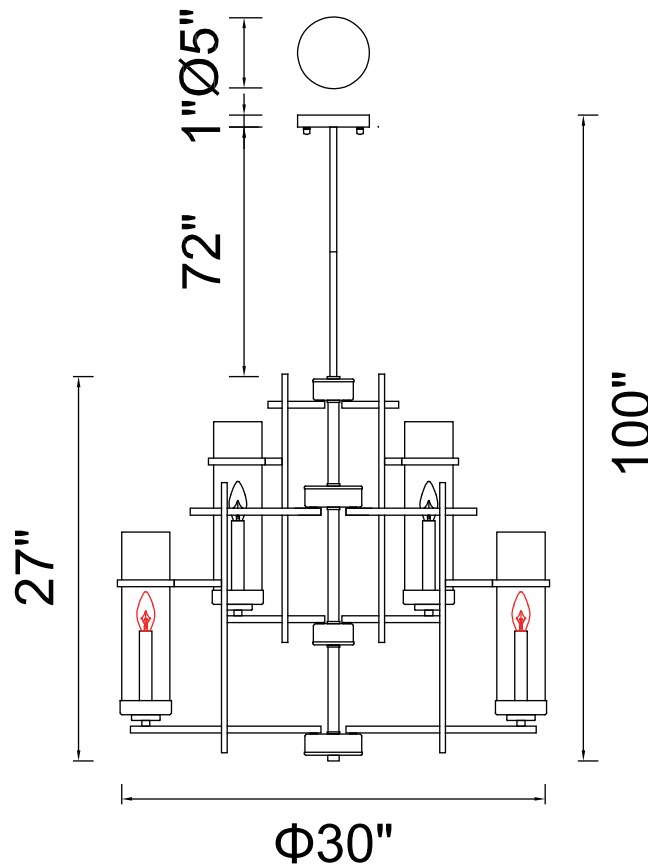

PROJECT: _____

FIXTURE TYPE: _____

LOCATION: _____

CONTACT/PHONE: _____

Item	9827P30-12-101-A
Collection	SIERRA
Finish	Black
Glass	Clear
Crystal	-----
Input	120V AC,60HZ,AC

Shade	-----
Length/Dia.	30"
Width/Ext.	-----
Height	27"
Maximum	100"
Lumens	-----

Light Source	E12
Bulb Info.	12×60W
Included	-----
Dimmable	No
Color	-----
Weight	