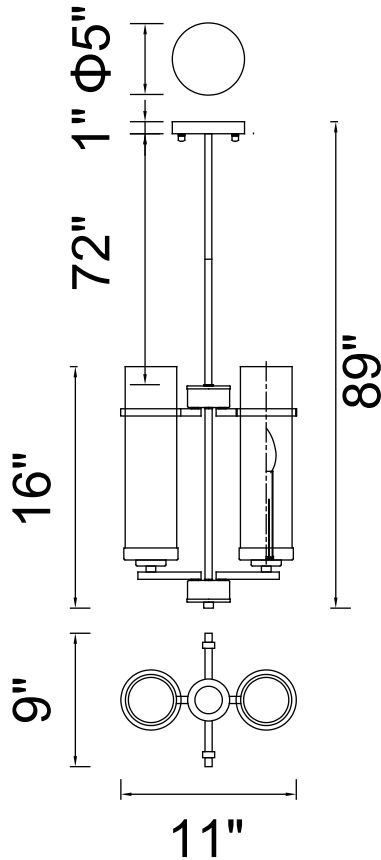

PROJECT: \_\_\_\_\_  
 FIXTURE TYPE: \_\_\_\_\_  
 LOCATION: \_\_\_\_\_  
 CONTACT/PHONE: \_\_\_\_\_

Item	9827P11-2-101
Collection	SIERRA
Finish	Black
Glass	Clear
Crystal	-----
Input	120V AC,60HZ,AC

Shade	-----
Length/Dia.	11"
Width/Ext.	9"
Height	16"
Maximum	89"
Lumens	-----

Light Source	E12
Bulb Info.	2×60W
Included	-----
Dimmable	Yes
Color	-----
Weight	