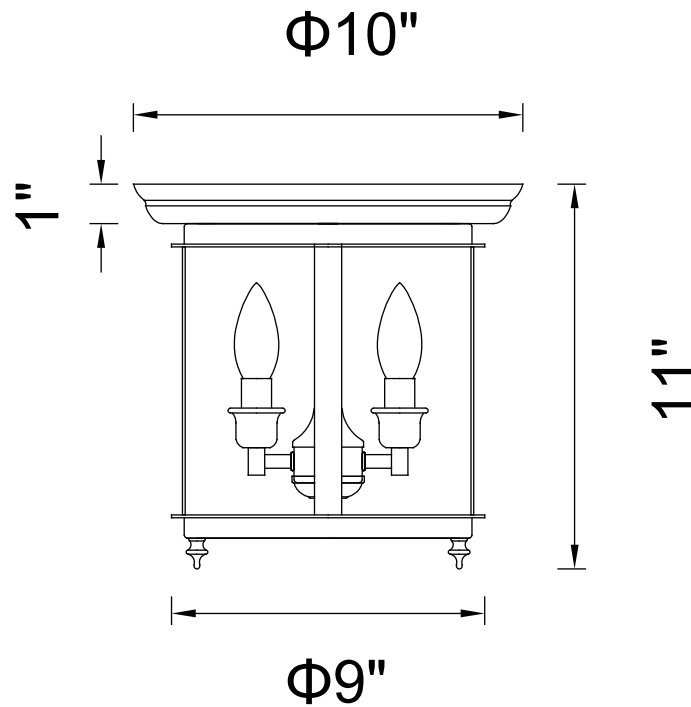

PROJECT: _____

FIXTURE TYPE: _____

LOCATION: _____

CONTACT/PHONE: _____

Item	9809C10-3-109
Collection	DESIRE
Finish	Oil Rubbed Bronze
Glass	Clear
Crystal	-----
Input	120V AC,60HZ,AC

Shade	-----
Length/Dia.	10"
Width/Ext.	-----
Height	11"
Maximum	-----
Lumens	-----

Light Source	E12
Bulb Info.	3×60W
Included	-----
Dimmable	Yes
Color	-----
Weight	-----